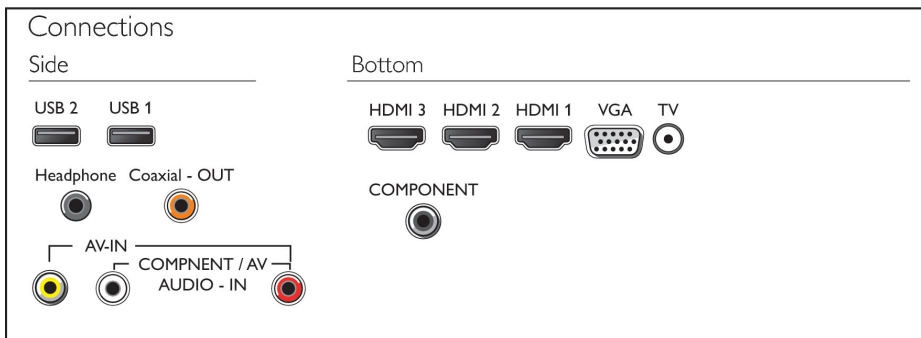

Multimedia Applications

- Video Playback Formats: MPEG-2, MPEG-4

- Subtitles Formats Support: .SRT, .ASS
- Music Playback Formats: AAC, MP3
- Picture Playback Formats: JPEG, PNG, BMP

Supported Display Resolution

- Computer inputs: up to 1920 x 1080 @ 60 Hz
- Video inputs: 24, 25, 30, 50, 60 Hz, up to 1920 x 1080p

Tuner/Reception/Transmission

- Digital TV: DVB-T/T2, DVB-S/S2, DVB-S2
- MPEG Support: MPEG2, MPEG4
- Video Playback: PAL, SECAM

Power

- Mains power: AC 100–240 V 50/60 Hz
- Ambient temperature: 5°C to 35°C
- Standby power consumption: < 0.5 W
- Power Saving Features: Auto switch-off timer, Eco mode, Picture mute (for radio)

Dimensions

- Box dimensions (W x H x D): 835 x 514 x 140 mm
- Set dimensions (W x H x D): 732 x 430 x 72 mm
- Set dimensions with stand (W x H x D): 732 x 472 x 142 mm
- Product weight: 4.2 kg
- Product weight (+stand): 4.5 kg
- Weight incl. Packaging: 6 kg
- VESA wall mount compatible: 100 x 100 mm
- Compatible wall mount: 100 x 100mm

Accessories

- Included accessories: Remote Control, 2 x AAA Batteries, Tabletop stand, Power cord, Quick start guide, Legal and safety brochure, Warranty Leaflet, User Manual

Issue date 2018-03-22

Version: 2.0.1

12 NC: 8670 001 44859
EAN: 87 18863 01201 7

© 2018 Koninklijke Philips N.V.
All Rights reserved.

Specifications are subject to change without notice.
Trademarks are the property of Koninklijke Philips N.V.
or their respective owners.

www.philips.com

* Energy consumption in kWh per year based on the power consumption of the television operating 4 hours per day for 365 days. The actual energy consumption will depend on how the television is used.
* The TV supports DVB reception for 'Free to air' broadcast. Specific DVB operators may not be supported. An up to date list can be found in the FAQ section of the Philips support website. For some operators Conditional Access and subscription are required. Contact your operator for more information.
* (Philips) only compatible with specific Philips player device.