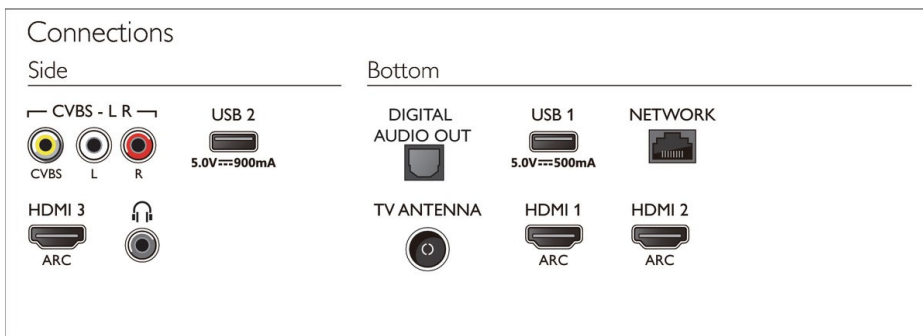

### Dimensions

- Box dimensions (W x H x D):

55PUT7805/56

- 1360 x 860 x 160 mm
- Set dimensions (W x H x D): 1236.6 x 723.6 x 79.9 mm
- Set dimensions with stand (W x H x D): 1236.6 x 742 x 235.4 mm
- Product weight: 16.1 kg
- Product weight (+stand): 16.4 kg
- Weight incl. Packaging: 20.5 kg
- VESA wall mount compatible: 300 x 200 mm

### Accessories

- Included accessories: Remote Control, 2 x AAA Batteries, Table top stand, Power cord, Quick start guide, Legal and safety brochure

\* EPG and actual visibility (up to 8 days) is country and operator dependent.