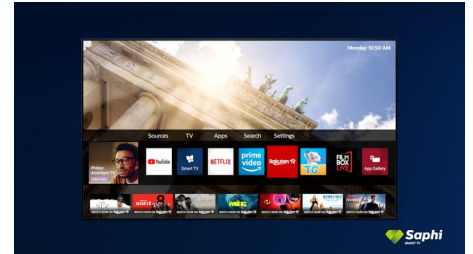

### Saphi Smart TV

SAPHI is a fast, intuitive operating system that makes your Philips Smart TV a real pleasure to use. Enjoy one-button access to a clear icon-based menu. Quickly navigate to popular Philips Smart TV apps including YouTube, Netflix, and more.