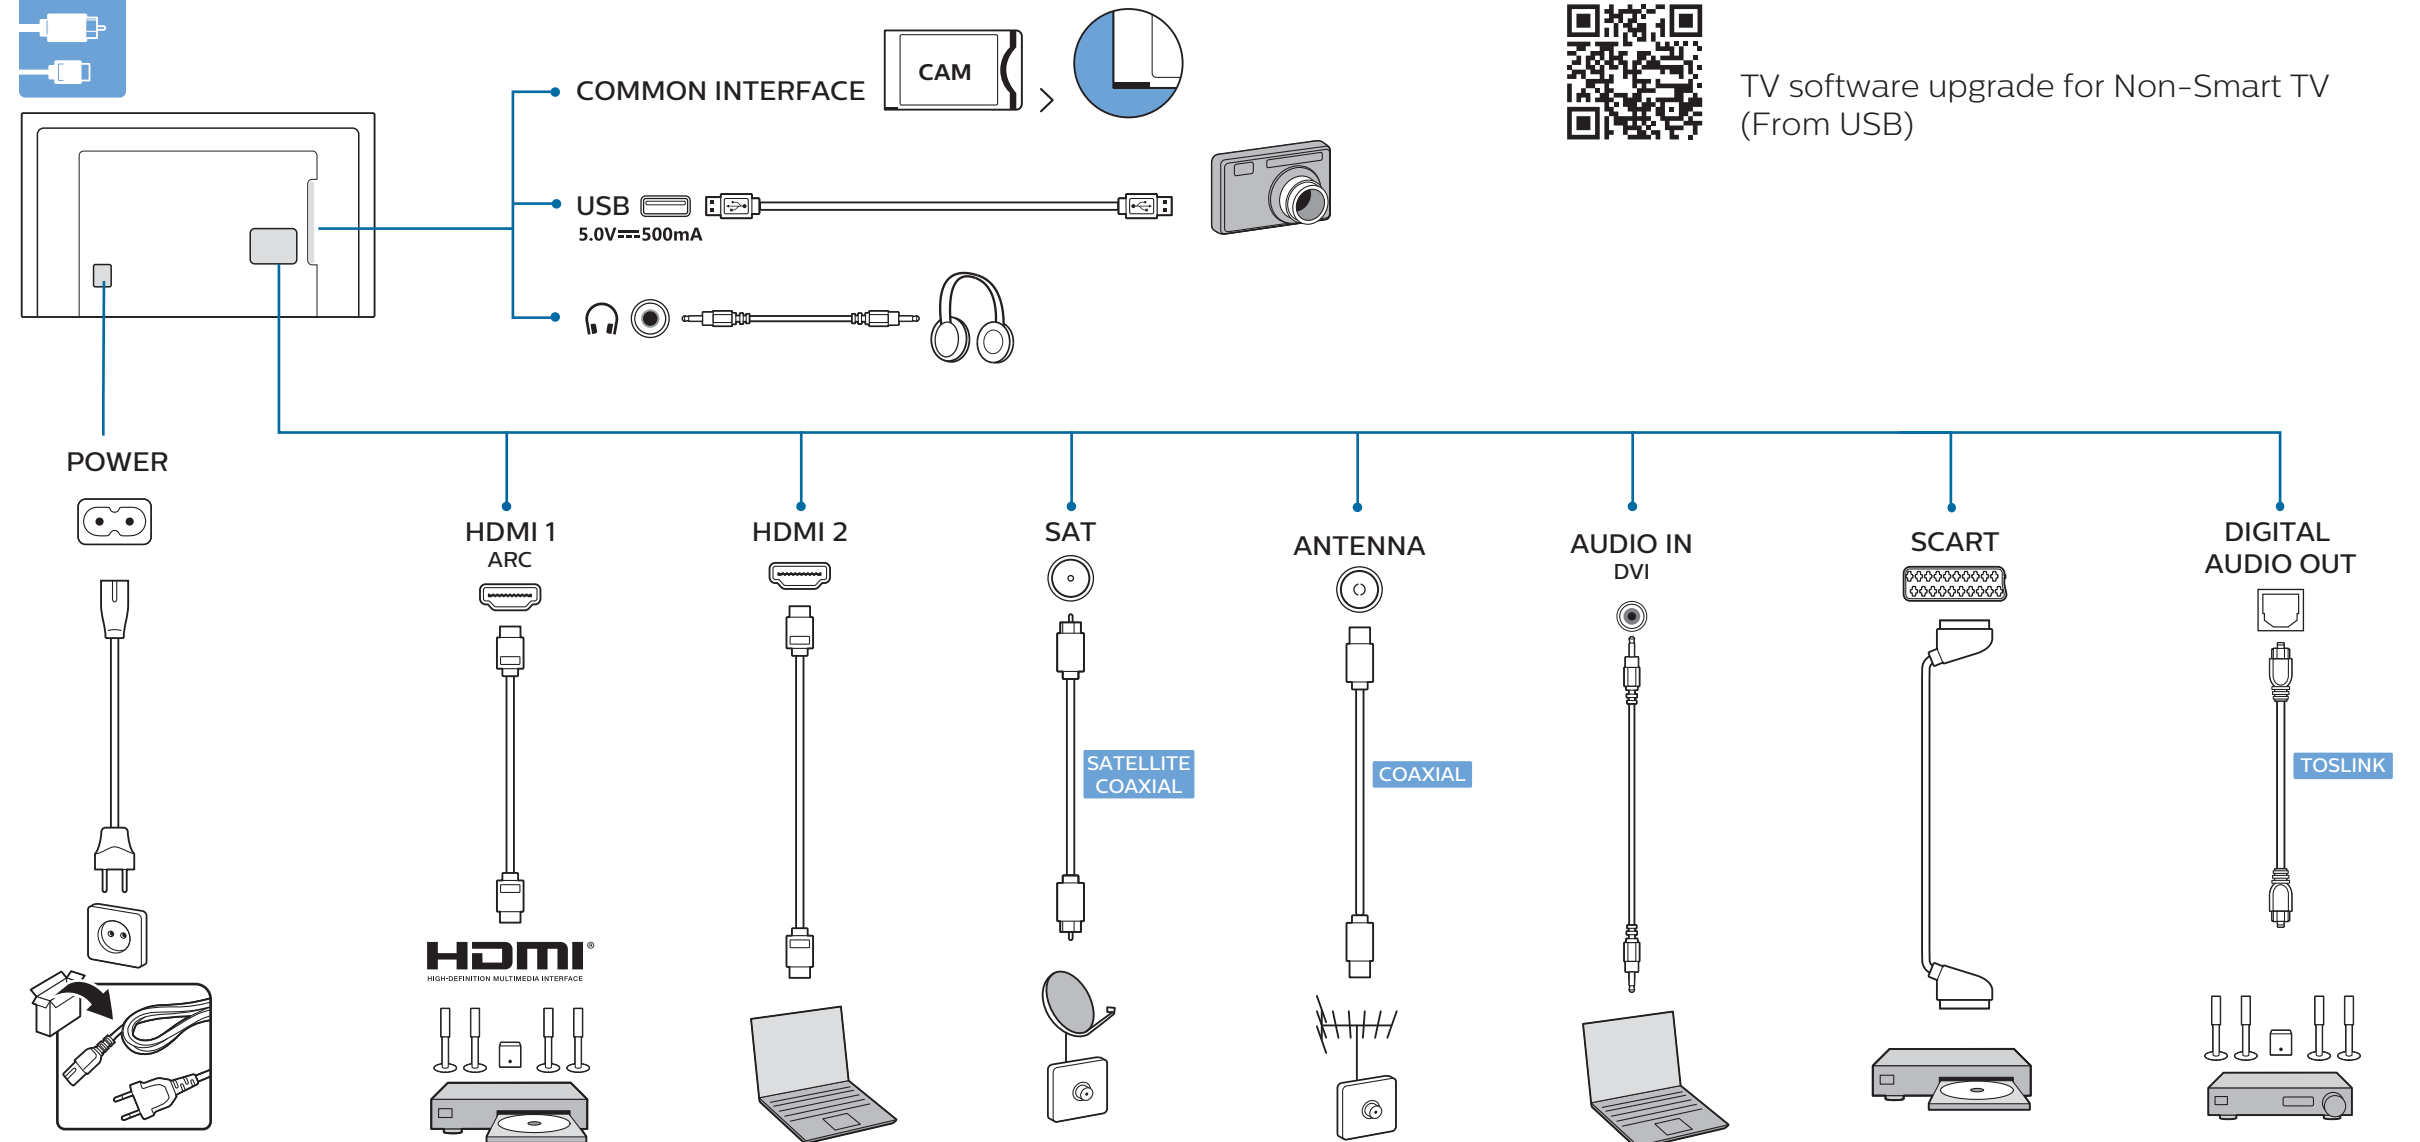

2x
AAA
R03
1.5V

TV software upgrade for Non-Smart TV (From USB)

All registered and unregistered trademarks are property of their respective owners. Specifications are subject to change without notice. Philips and the Philips' shield emblem are trademarks of Koninklijke Philips N.V. and are used under license from Koninklijke Philips N.V. 2020 © TP Vision Europe B.V. All rights reserved. philips.com