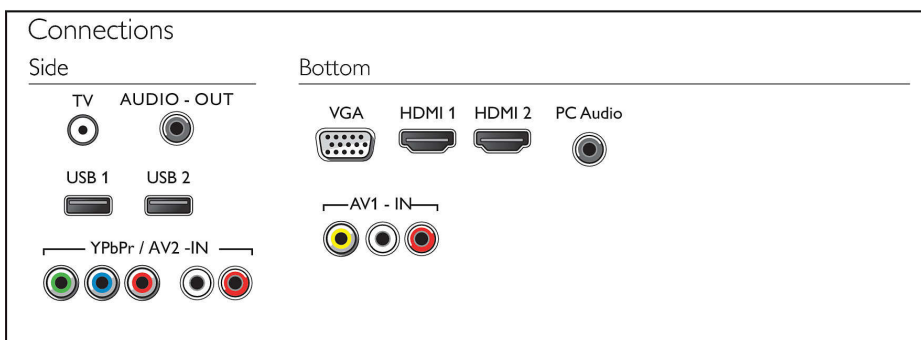

Issue date 2023-10-21

Version: 6.0.1

EAN: 87 18863 00636 8

© 2023 Koninklijke Philips N.V.
All Rights reserved.

Specifications are subject to change without notice. Trademarks are the property of Koninklijke Philips N.V. or their respective owners.

www.philips.com