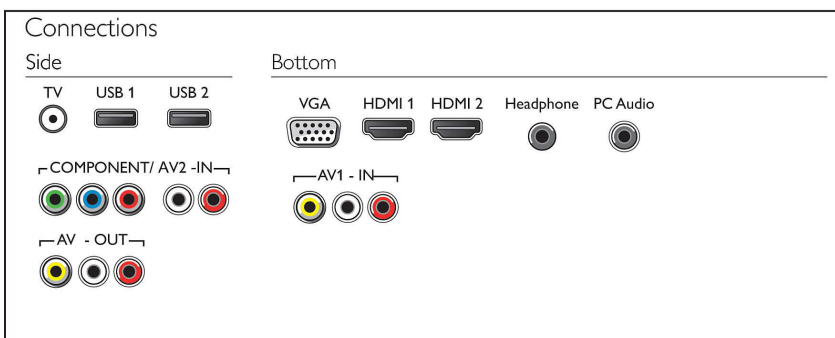

- Video Playback Formats: H264/MPEG-4 AVC, MPEG-2, MPEG-4
- Music Playback Formats: MP3, AAC, MPEG1 L1/2
- Picture Playback Formats: JPEG, BMP, PNG

User Interaction

- Firmware upgradeable: Firmware upgradeable via USB
- Screen Format Adjustments: 4:3, Widescreen, 16:9, Fit to Screen

Sound

- Output power (RMS): 16W
- Sound Enhancement: Incredible Surround

Connectivity

- Number of AV connections: 1

Issue date 2023-10-21

Version: 1.1.1

EAN: 87 18863 00837 9

© 2023 Koninklijke Philips N.V.
All Rights reserved.