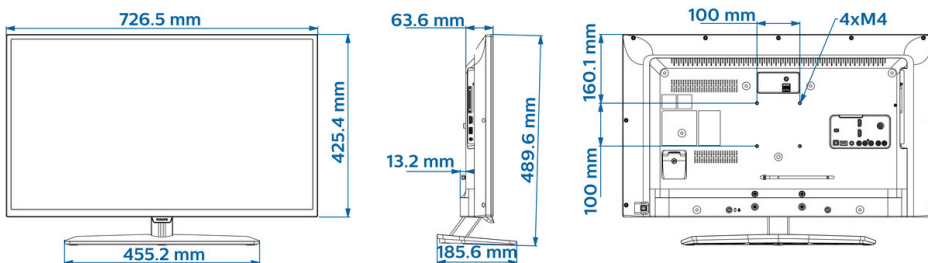

SUB, TXT

- Music formats supported: MP3, AAC, WAV, WMA (v2 up to v9.2)
- Picture formats supported: BMP, JPG, PNG, GIF
- Supp. Video Resolution on USB: up to 1920x1080p@60Hz

Accessories

- Included: Tabletop Stand, 2 x AAA Batteries, Warranty Leaflet, Legal and Safety brochure, Power Cord, Remote Control 22AV1503A/12
- Optional: External Clock 22AV1120C/00, Healthcare RC 22AV1109H/12, Setup RC 22AV9573A/12

Dimensions

- Set dimensions (W x H x D): 727 x 425 x 64/77 mm
- Set dimensions with stand (W x H x D): 727 x 490 x 186 mm
- Product weight: 5 kg
- Product weight (+stand): 5.7 kg
- VESA wall mount compatible: M4, 100 x 100 mm