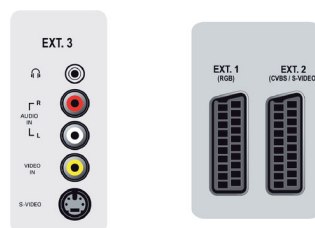

Tuner/Reception/Transmission

- Aerial Input: 75 ohm coaxial (IEC75)
- TV system: PAL I, PAL B/G, PAL D/K, SECAM B/G, SECAM D/K, SECAM L/L', DVB COFDM 2K/8K
- Video Playback: NTSC, SECAM, PAL
- Digital TV: DVB Terrestrial *
- Tuner bands: Hyperband, S-Channel, UHF, VHF
- Number of Preset Channels: 100
- Tuner Display: PLL

Connectivity

- Ext 1 Scart: Audio L/R, CVBS in/out, RGB
- Ext 2 Scart: Audio L/R, CVBS in/out, S-video in
- Ext 3: S-video in, CVBS in, Audio L/R in
- Ext 4: YPbPr, Audio L/R in
- Ext 5: HDMI

- Ext 6: HDMI
- Number of Scarts: 2
- Other connections: Headphone out, Common Interface

Power

- Ambient temperature: 5 °C to 40 °C
- Mains power: 220 - 240V, 50/60Hz
- Power consumption: 240 W
- Standby power consumption: < 1 W

Accessories

- Included accessories: Table top stand, Power cord, Quick start guide, User Manual, Registration card, Warranty certificate, Remote Control, Batteries for remote control
- Optional accessories: Floor stand

Dimensions

- Set dimensions (W x H x D): 1046 x 686 x 118 mm
- Set dimensions with stand (W x H x D): 1046 x 749 x 265 mm
- Product weight: 26 kg
- Product weight (+stand): 32 kg
- Box dimensions (W x H x D): 1152 x 788 x 313 mm
- Weight incl. Packaging: 40 kg
- VESA wall mount compatible: 600 x 400 mm

Stereo system					Transmission system					
2CS DK	NICAM DK	2CS BG	NICAM I	NICAM LL	PAL BG	PAL D/K	PAL I	SECAM BG	SECAM DK	SECAM LL'
•	•	•	•	•	•	•	•	•	•	•

Issue date 2019-06-28

Version: 3.0.3

12 NC: 8670 000 32177
EAN: 87 12581 34986 8

© 2019 Koninklijke Philips N.V.
All Rights reserved.

Specifications are subject to change without notice.
Trademarks are the property of Koninklijke Philips N.V.
or their respective owners.

www.philips.com