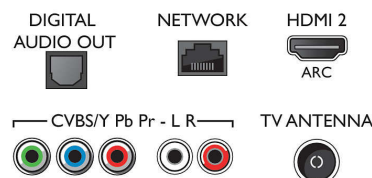

Sound

- Output power (RMS): 16W
- Sound Enhancement: Incredible Surround, Clear Sound, Auto Volume Leveler, Bass Control, Smart Sound

Connectivity

- Number of AV connections: 1
- Number of HDMI connections: 2
- HDMI features: Audio Return Channel
- Number of component in (YPbPr): 1
- EasyLink (HDMI-CEC): Remote control pass-through, System audio control, System standby, One touch play
- Number of USBs: 2
- Wireless connection: Dual Band, Wi-Fi 802.11n 2x2 integrated
- Other connections: Antenna IEC75, Digital audio out (optical), Ethernet-LAN RJ-45, Headphone out, Service connector, Audio L/R in
- SPDIF digital sound output: 1 (Optical)

Power

- Mains power: AC 110 - 240 V 50/60Hz
- Ambient temperature: 5 °C to 35 °C
- Standby power consumption: $\leq 0.5W$
- Power Saving Features: Auto switch-off timer, Eco mode, Picture mute (for radio)

Accessories

- Included accessories: Remote Control, Table top stand, Power cord, Quick start guide, Legal and safety brochure, 2 x AAA Batteries, User Manual

Dimensions

- Set Width: 732.5 mm
- Set Height: 429.2 mm
- Set Depth: 76.8 mm
- Product weight: 4.92 kg
- Set width (with stand): 732.5 mm
- Set height (with stand): 492 mm
- Set depth (with stand): 129.2 mm
- Product weight (+stand): 5.05 kg
- Box width: 798 mm
- Box height: 518 mm
- Box depth: 140 mm
- Wall mount compatible: 100 x 100 mm

Connections

Side

Rear

Issue date 2023-10-21

Version: 9.2.1

EAN: 87 18863 01200 0

© 2023 Koninklijke Philips N.V.
All Rights reserved.

Specifications are subject to change without notice.
Trademarks are the property of Koninklijke Philips N.V.
or their respective owners.

www.philips.com

* EPG and actual visibility (up to 8 days) is country and operator dependent.

* Energy consumption in kWh per year, based on the power consumption of the television operating 4 hours per day for 365 days. The actual energy consumption will depend on how the television is used.

* The TV supports DVB reception for 'Free to air' broadcast. Specific DVB operators may not be supported. An up to date list can be found in the FAQ section of the Philips support website. For some operators Conditional Access and subscription are required. Contact your operator for more information.

* (Philips) only compatible with specific Philips player device.

* USB recording for digital channels only, recordings may be limited by broadcast copy protection (CI+). Country and channel restrictions may apply.