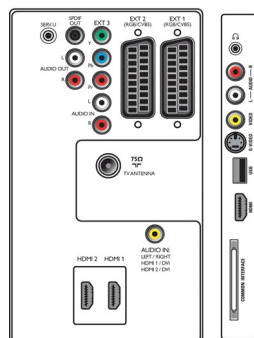

Connectivity

- Ext 1 Scart: Audio L/R, CVBS in/out, RGB
- Ext 2 Scart: Audio L/R, CVBS in/out, RGB
- Ext 3: YPbPr, Audio L/R in
- HDMI 1: HDMI v1.3
- HDMI 2: HDMI v1.3
- EasyLink (HDMI-CEC): One touch play, System

- standby
- Front / Side connections: HDMI v1.3, S-video in, CVBS in, Audio L/R in, Headphone Out, USB
- Other connections: Analog audio Left/Right out, PC Audio in, S/PDIF out (coaxial), Common Interface

Power

- Ambient temperature: 5 °C to 35 °C
- Mains power: 220 - 240V, 50/60Hz
- Power consumption: 200 W
- Standby power consumption: 0.15 W

Dimensions

- Set dimensions (W x H x D): 1033 x 667 x 88 mm
- Set dimensions with stand (W x H x D): 1033 x 722 x 252 mm
- Weight incl. Packaging: 39 kg
- Product weight: 20.5 kg
- Product weight (+stand): 27.5 kg
- Box dimensions (W x H x D): 1160 x 759 x 333 mm
- VESA wall mount compatible: 400 x 400 mm

Accessories

- Included accessories: Table top stand, Power cord, Quick start guide, User Manual, Warranty certificate, Remote Control, Batteries for remote control

Stereo system				Transmission system						
2CS DK	NICAM DK	2CS BG	NICAM I	NICAM LL'	PAL BG	PAL D/K	PAL I	SECAM BG	SECAM DK	SECAM LL'
•	•	•	•	•	•	•	•	•	•	•