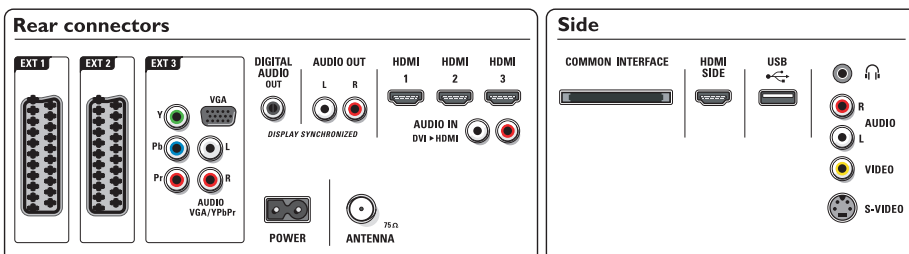

Tuner/Reception/Transmission

- Aerial Input: 75 ohm coaxial (IEC75)
- TV system: PAL I, PAL B/G, PAL D/K, SECAM B/G, SECAM D/K, SECAM L/L', DVB COFDM 2K/8K
- Video Playback: NTSC, SECAM, PAL
- DVB: DVB Terrestrial*
- Tuner bands: Hyperband, S-Channel, UHF, VHF

Connectivity

- Ext 1 Scart: Audio L/R, CVBS in/out, RGB
- Ext 2 Scart: Audio L/R, CVBS in/out, RGB
- Ext 3: YPbPr, Audio L/R in, VGA PC-in
- Ext 4: HDMI v1.3
- Ext 5: HDMI v1.3
- Ext 6: HDMI v1.3
- EasyLink (HDMI-CEC): One touch play, System audio control, System standby

- Front/Side connections: HDMI v1.3, S-video in, CVBS in, Audio L/R in, Headphone out, USB
- Other connections: Analogue audio Left/Right out, S/PDIF out (coaxial), Common Interface

Power

- Ambient temperature: 5°C to 35°C
- Mains power: AC 220-240 V +/- 10%
- Power consumption: 270 W
- Standby power consumption: 0.15 W

Dimensions

- Set dimensions (W x H x D): 1163 x 712 x 117 mm
- Set dimensions with stand (H x D): 786 x 310 mm
- Weight incl. Packaging: 51 kg
- Product weight: 29.5 kg
- Product weight (+stand): 36.5 kg
- Box dimensions (W x H x D): 1287 x 883 x 391 mm
- Colour cabinet: Black colour deco front & white colour back cover
- VESA wall mount compatible: 400 x 400 mm

Accessories

- Included Accessories: Power cord, Quick start guide, User Manual, Warranty certificate, Remote Control, Batteries for remote control

Issue date 2010-02-19

Version: 1.1.7

12 NC: 8670 000 42736
EAN: 87 12581 44652 9

© 2010 Koninklijke Philips Electronics N.V.
All Rights reserved.

Specifications are subject to change without notice.
Trademarks are the property of Koninklijke Philips Electronics N.V. or their respective owners.

www.philips.com