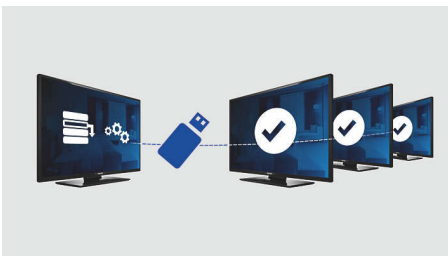

USB Cloning

Provides the ability to easily copy all programming and channel programming

settings from one TV into other TV sets in less than a minute. The feature ensures uniformity between TV sets and significantly reduces installation time and costs.

PrisonMode

To control communication, this Hospitality TV is equipped with a specific PrisonMode setting. This Advanced Security Mode switches off certain settings not needed by the detention market, like Teletext, Electronic Programme Guide, Subtitles and USB ports.