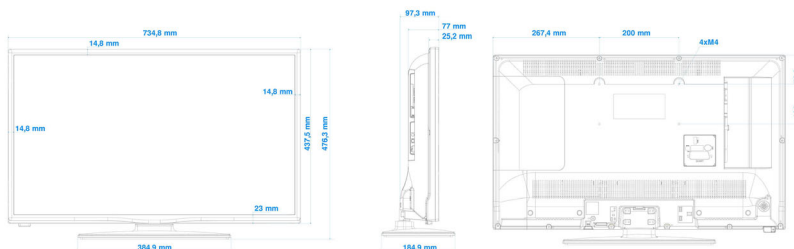

Specifications

Picture/Display

- Aspect ratio: 16:9
- Diagonal screen size (inch): 32 inch
- Diagonal screen size (metric): 80 cm
- Display: LED HD TV
- Panel resolution: 1366 x 768p
- Brightness: 300 cd/m²
- Picture enhancement: Digital Crystal Clear, 100 Hz Perfect Motion Rate
- Viewing angle: 178° (H)/178° (V)

Design

- Colour: Black

Dimensions

- Set Width: 735 mm
- Set Height: 438 mm
- Set Depth: 77/97 mm
- Product weight: 5.2 kg
- Set width (with stand): 735 mm
- Set height (with stand): 476 mm

Issue date 2024-03-31

www.philips.com

- Set depth (with stand): 185 mm
- Product weight (+stand): 5,7 kg
- Wall-mount compatible: 200 x 100 mm, M4

* Availability of features will depend on implementation chosen by integrator.
* Typical on-mode power consumption measured according to IEC62087 Ed 2. The actual energy consumption will depend on how the TV is used.
* This television contains lead only in certain parts or components where no technology alternatives exist in accordance with existing exemption clauses under the RoHS Directive.