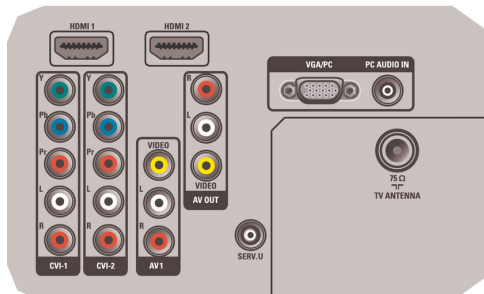

Multimedia Applications

- Playback Formats: MP3, JPEG Still pictures, MPEG1, MPEG4, RealMedia Video
- Playback enhancement: Picture slideshow

Tuner/Reception/Transmission

- Aerial Input: 75 ohm coaxial (IEC75)
- TV system: PAL B/G, PAL D/K
- Video Playback: NTSC, PAL
- Tuner bands: Hyperband, S-Channel, UHF, VHF
- Number of Preset Channels: 99

Connectivity

- AV 1: Audio L/R in, YPbPr
- AV 2: Audio L/R in, YPbPr
- AV 3: Audio L/R in, CVBS in
- Front / Side connections: HDMI v1.3, S-video in, CVBS in, Audio L/R in, Headphone out, USB
- Other connections: Monitor out, CVBS, L/R (cinch), PC-in VGA + Audio L/R in
- HDMI 1: HDMI v1.3
- HDMI 2: HDMI v1.3
- EasyLink (HDMI-CEC): One touch play, EasyLink, Remote control pass-through, System audio

control, System standby

Power

- Ambient temperature: 5 °C to 40 °C
- Mains power: 110-240V; 50-60Hz
- Power consumption: 265 W
- Standby power consumption: (typical) <0.15W

Dimensions

- Set dimensions (W x H x D): 1150 x 712 x 88 mm
- Set dimensions with stand (W x H x D): 1150 x 762 x 295 mm
- Weight incl. Packaging: 32 kg
- Product weight: 21 kg
- Product weight (+stand): 25 kg
- Box dimensions (W x H x D): 1463 x 871 x 310 mm
- VESA wall mount compatible: 400 x 400 mm

Accessories

- Included accessories: Tabletop swivel stand, Power cord, Quick start guide, User Manual, Remote Control, 2 x AAA Batteries
- User Manual: Arabic, English, French, Malay, Thai, Traditional Chinese

Rear connectors

Side

Issue date 2019-06-28

Version: 5.4.4

12 NC: 8670 000 51786
EAN: 87 12581 47817 9

© 2019 Koninklijke Philips N.V.
All Rights reserved.

Specifications are subject to change without notice.
Trademarks are the property of Koninklijke Philips N.V.
or their respective owners.

www.philips.com