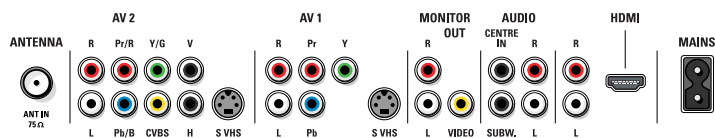

Loudspeakers

- Built-in speakers: 4
- Loudspeaker types: Integrated woofers with wOOx, Dome tweeter

Tuner/Reception/Transmission

- Aerial Input: 75 ohm coaxial (IEC75)
- TV system: NTSC, PAL, SECAM
- Video Playback: NTSC, PAL, SECAM

Connectivity

- AV 1: (1, 2, 3Fh autoranging), Audio L/R in, Component Video in, Y/C, YPbPr
- AV 2: (1, 2, 3Fh autoranging), Audio L/R in, Component Video in, CVBS, RGB+H/V, Y/C, YPbPr
- AV 3: Audio L/R in, HDCP, HDMI (Digital Stream & S/PDIF)
- Other connections: Analog audio Left/Right out, Centre Speaker connection in, Monitor out, CVBS, L/R (cinch), Subwoofer out

Convenience

- Child Protection: Child Lock+Parental Control
- Clock: Smart Clock
- Ease of Installation: Automatic Tuning System (ATS), PLL Digital Tuning, Plug & Play
- Ease of Use: 9-channel smart surf list, Backlighted side controls, Delta Volume per preset, Program List, Smart Picture, Smart Sound
- Remote Control: Multi-functional
- Remote control type: RC4302
- Screen Format Adjustments: 6 Widescreen Modes, Auto Format, Subtitle and Heading Shift
- Teletext: 1200 page Hypertext
- Teletext enhancements: Habit Watch, Program information Line, Word Search

Accessories

- Included accessories: Table top stand, Wall mounting bracket

Dimensions

- Product dimensions (WxDxH): 875 x 610 x 107mm
- Weight incl. Packaging: 32 kg

Rear connectors

Side connectors

Issue date 2012-01-20

Version: 4.0.5

12 NC: 8670 000 22522
EAN: 87 10895 88652 9

© 2012 Koninklijke Philips Electronics N.V.
All Rights reserved.

Specifications are subject to change without notice.
Trademarks are the property of Koninklijke Philips Electronics N.V. or their respective owners.

www.philips.com