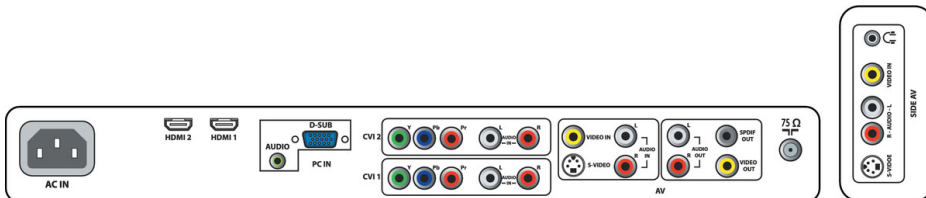

Connectivity

- AV 1: Audio L/R in, YPbPr
- AV 2: Audio L/R in, YPbPr
- AV 3: Audio L/R in, CVBS in, S-Video in
- AV 4: HDMI
- AV 5: HDMI
- Front / Side connections: Audio L/R in, CVBS in, Headphone out, S-video in
- Other connections: Analog audio Left/Right out, Composite video (CVBS) out, PC Audio in, PC-In VGA, S/PDIF out (coaxial)

Accessories

- Included Accessories: Table top stand, Power cord, Quick start guide, User Manual, Warranty certificate, Remote Control, Batteries for remote control

Dimensions

- Color cabinet: Silver, high gloss black
- Set dimensions (W x H x D): 924 x 615 x 99.5 mm
- Set dimensions with stand (W x H x D): 924 x 676 x 280 mm
- Product weight: 19.2 kg
- Product weight (+stand): 26 kg
- Box dimensions (W x H x D): 1124 x 740 x 332 mm
- Weight incl. Packaging: 33 kg
- VESA wall mount compatible: 400 x 200 mm