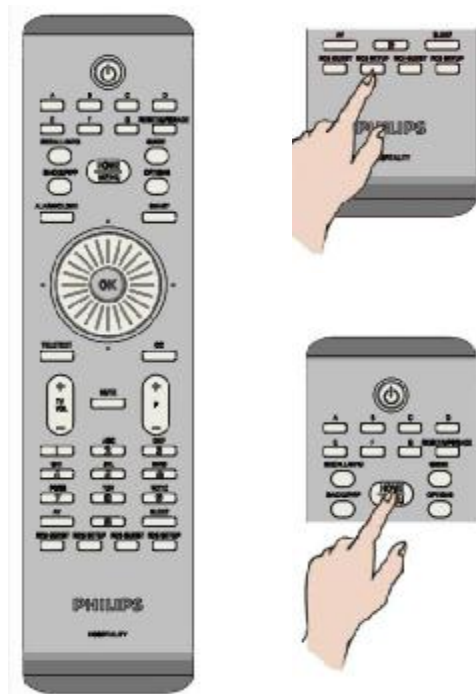

Register your product and get support at

www.philips.com/welcome

22AV8573/00 Setup Remote Controller

DFU-OCT2010

PB1

Table of contents

- 1. INTRODUCTION TO HOSPITALITY MODE SETUP**
- 2. REMOTE CONTROL**
 - 2.1 PBS Set-Up Remote control 22AV8573**
 - 2.2 Remote control mapping guest RC**

1. INTRODUCTION TO HOSPITALITY MODE SETUP

The Philips' Professional Hospitality Television offers settings that allow these televisions to be used in application environments that will offer additional setup features but (controlled) limited normal user setup functionality.

This mode limits the amount of TV controls (e.g. like volume limitation), that a normal user (i.e. hotel guest) can use. The amount of access can be configured in the setup menu by a super-user (e.g. hotel installer).

This manual describes the setup remote controller that can be used to bring up the specific hotel mode menu for setting those specific settings.

2. REMOTE CONTROL

2.1 PBS Set-Up Remote control 22AV8573

Other Remote Control behavior can be selected using the mode button.