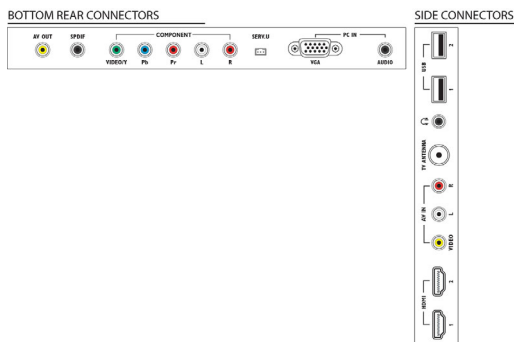

## Accessories

- Included accessories: Power cord, Remote Control, 2 x AAA Batteries, Table top stand, User Manual, Quick start guide, Warranty Leaflet

Issue date 2019-06-22

Version: 4.0.1

12 NC: 8670 000 87854  
EAN: 87 12581 63804 7