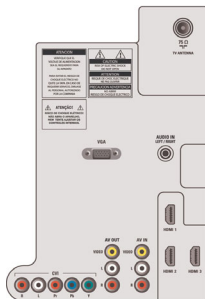

Tuner/Reception/Transmission

- Aerial Input: 75 ohm coaxial (IEC75)
- TV system: PAL I, PAL B/G, PAL D/K, SECAM B/G, SECAM D/K
- Video Playback: NTSC, SECAM, PAL
- Tuner bands: Hyperband, S-Channel, UHF, VHF
- Number of Preset Channels: 99

Connectivity

- AV 1: Audio L/R in, YPbPr
- AV 2: Audio L/R in, CVBS in
- Front / Side connections: HDMI v1.3, S-video in, CVBS in, Audio L/R in, Headphone out, USB
- Other connections: Monitor out, CVBS, L/R (cinch), PC-in VGA + Audio L/R in
- HDMI 1: HDMI v1.3
- HDMI 2: HDMI v1.3

- HDMI 3: HDMI v1.3
- EasyLink (HDMI-CEC): One touch play, EasyLink, Remote control pass-through, System audio control, System standby

Power

- Ambient temperature: 5 °C to 35 °C
- Mains power: 110-240V, 50/60Hz
- Power consumption: 265 W
- Standby power consumption: 0.15 W (typical)

Dimensions

- Set dimensions (W x H x D): 1104.5 x 677.1 x 91.5 mm
- Set dimensions with stand (W x H x D): 1104.5 x 715.6 x 310 mm
- Weight incl. Packaging: 31.1 kg
- Product weight: 20.14 kg
- Product weight (+stand): 24.38 kg
- Box dimensions (W x H x D): 1389 x 766 x 280 mm
- VESA wall mount compatible: 400 x 400 mm

Accessories

- Included accessories: Tabletop swivel stand, Power cord, Quick start guide, User Manual, Warranty certificate, Remote Control, Batteries for remote control

Rear connectors