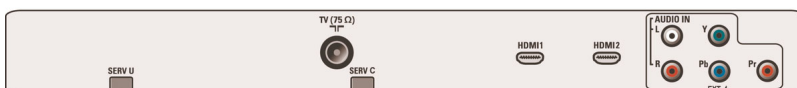

Tuner/Reception/Transmission

- Aerial Input: 75 ohm coaxial (IEC75)
- TV system: PAL I, PAL B/G, PAL D/K, SECAM B/G, SECAM D/K, SECAM L/L'
- Video Playback: NTSC, SECAM, PAL
- Tuner bands: Hyperband, S-Channel, UHF, VHF
- Number of Pre-set Channels: 100
- Tuner Display: PLL

Connectivity

- Ext 1 Scart: Audio L/R, CVBS in/out, RGB
- Ext 2 Scart: Audio L/R, CVBS in/out, S-video in
- Ext 3: S-video in, CVBS in, Audio L/R in
- Ext 4: YPbPr, Audio L/R in
- Ext 5: HDMI
- Ext 6: HDMI
- Number of Scarts: 2
- Other connections: Headphone out

Electricity

- Ambient temperature: 5°C to 40°C
- Mains power: 220 - 240 V, 50/60 Hz
- Power consumption: 250 W
- Standby power consumption: < 1 W

Accessories

- Included Accessories: Tabletop stand, RF antenna cable, Power cord, Quick start guide, User Manual, Registration card, Warranty certificate, Remote Control, Batteries for remote control
- Optional accessories: Floor stand

Dimensions

- Colour cabinet: Black cabinet High gloss deco front
- Set dimensions (W x H x D): 1047 x 701 x 107 mm
- Set dimensions with stand (W x H x D): 1047 x 764 x 264 mm
- Product weight: 31.5 kg
- Product weight (+stand): 41.5 kg
- Box dimensions (W x H x D): 1180 x 835 x 330 mm
- Weight incl. Packaging: 47 kg
- VESA wall mount compatible: 600 x 400 mm

Stereo system					Transmission system					
2CS DK	NICAM DK	2CS BG	NICAM I	NICAM LL'	PAL BG	PAL D/K	PAL I	SECAM BG	SECAM DK	SECAM LL'
•	•	•	•	•	•	•	•	•	•	•

Issue date 2019-06-26

Version: 5.0.8

12 NC: 8670 000 25494
EAN: 87 12581 30326 6

© 2019 Koninklijke Philips N.V.
All Rights reserved.

Specifications are subject to change without notice.
Trademarks are the property of Koninklijke Philips N.V.
or their respective owners.

www.philips.com