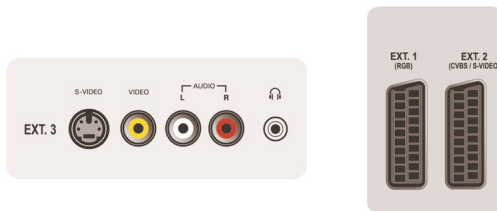

Tuner/Reception/Transmission

- Aerial Input: 75 ohm coaxial (IEC75)
- TV system: PAL I, PAL B/G, PAL D/K, SECAM B/G, SECAM D/K, SECAM L/L'
- Video Playback: NTSC, SECAM, PAL
- Tuner bands: Hyperband, S-Channel, UHF, VHF
- Number of Pre-set Channels: 100
- Tuner Display: PLL

Connectivity

- Ext 1 Scart: Audio L/R, CVBS in/out, RGB
- Ext 2 Scart: Audio L/R, CVBS in/out, S-video in
- Ext 3: S-video in, CVBS in, Audio L/R in
- Ext 4: YPbPr, Audio L/R in
- Ext 5: HDMI
- Ext 6: HDMI
- Number of Scarts: 2
- Other connections: Headphone out

Electricity

- Ambient temperature: 5°C to 40°C
- Mains power: 220 - 240 V, 50/60 Hz
- Power consumption: 250 W
- Standby power consumption: < 1 W

Accessories

- Included Accessories: Tabletop stand, RF antenna cable, Power cord, Quick start guide, User Manual, Registration card, Warranty certificate, Remote Control, Batteries for remote control
- Optional accessories: Floor stand

Dimensions

- Colour cabinet: Black cabinet High gloss deco front
- Set dimensions (W x H x D): 1047 x 701 x 107 mm
- Set dimensions with stand (W x H x D): 1047 x 764 x 264 mm
- Product weight: 31.5 kg
- Product weight (+stand): 41.5 kg
- Box dimensions (W x H x D): 1180 x 835 x 330 mm
- Weight incl. Packaging: 47 kg
- VESA wall mount compatible: 600 x 400 mm

Stereo system					Transmission system					
2CS DK	NICAM DK	2CS BG	NICAM I	NICAM LL'	PAL BG	PAL D/K	PAL I	SECAM BG	SECAM DK	SECAM LL'
•	•	•	•	•	•	•	•	•	•	•

Issue date 2019-06-26

Version: 5.0.8

12 NC: 8670 000 25494
EAN: 87 12581 30326 6

© 2019 Koninklijke Philips N.V.
All Rights reserved.

Specifications are subject to change without notice.
Trademarks are the property of Koninklijke Philips N.V.
or their respective owners.

www.philips.com