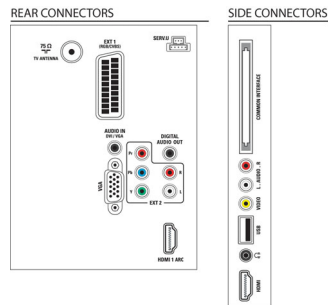

Convenience

- Electronic Program Guide: 8 day Electronic Program Guide
- Ease of Installation: Channel installation wizard, Settings assistant wizard

- Ease of Use: One-stop Home button, Onscreen Usermanual
- Screen Format Adjustments: 4:3, Autofill, Autozoom, Movie expand 14:9, Movie expand 16:9, Subtitle Zoom, Super Zoom, Unscaled, Widescreen
- Teletext: 1000 page Smart Text
- Firmware upgradeable: Firmware auto upgrade wizard, Firmware upgradeable via USB

Tuner/Reception/Transmission

- Digital TV: DVB-C MPEG2*, DVB-C MPEG4*, DVB-T MPEG2*, DVB-T MPEG4*
- Video Playback: NTSC, PAL, SECAM

Power

- Mains power: 220-240V; 50Hz
- Ambient temperature: 5 °C to 35 °C
- Energy Label Class: C
- Eu Energy Label power: 72 W
- Annual energy consumption: 105 kWh
- Standby power consumption: 0.3W
- Power Saving Features: Eco mode, Eco settings menu, Light sensor, Picture mute (for radio)
- Presence of lead: Yes*

Dimensions

- Box dimensions (W x H x D): 1000 x 610 x 160 mm
- Set dimensions (W x H x D): 795.6 x 508.4 x 93 mm
- Set dimensions with stand (W x H x D): 795.6 x 557.6 x 221.4 mm
- Product weight: 8.35 kg
- Product weight (+stand): 10 kg
- Weight incl. Packaging: 12.7 kg
- Compatible wall mount: 200 x 200mm

Accessories

- Included accessories: Power cord, Remote Control, 2 x AAA Batteries, Table top stand, User Manual, Quick start guide, Warranty Leaflet

Issue date 2019-06-22

Version: 3.2.4

12 NC: 8670 000 78207
EAN: 87 12581 60769 2

© 2019 Koninklijke Philips N.V.
All Rights reserved.

Specifications are subject to change without notice.
Trademarks are the property of Koninklijke Philips N.V.
or their respective owners.

www.philips.com

* The TV supports DVB reception for 'Free to air' broadcast. Specific DVB operators may not be supported. An up to date list can be found in the FAQ section of the Philips support website. For some operators Conditional Access and subscription are required. Contact your operator for more information.

* 8 days EPG, service not available in all countries

* Energy consumption in kWh per year, based on the power consumption of the television operating 4 hours per day for 365 days. The actual energy consumption will depend on how the television is used.

* This television contains lead only in certain parts or components where no technology alternatives exist in accordance with existing exemption clauses under the RoHS Directive.