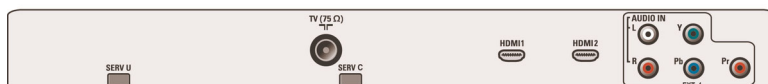

Loudspeakers

- Built-in speakers: 2

Convenience

- Child Protection: Child Lock+Parental Control
- Clock: Sleep Timer, Wake-up Clock
- Ease of Installation: Auto Programme Naming, Automatic Channel Install (ACI), Automatic Tuning System (ATS), Autostore, Fine Tuning, Plug and Play, Programme Name, Sorting
- Ease of Use: Auto Volume Leveller (AVL), Programme List, Side Control, Smart Picture, Smart Sound
- Remote Control: TV
- Remote control type: RC2023601/01
- Screen Format Adjustments: 4:3, Movie expand 14:9, Movie expand 16:9, Subtitle Zoom, Super Zoom, Widescreen
- Picture in Picture: Text dual screen
- Teletext: 1000-page Hypertext
- Teletext enhancements: 4 favourite pages, Programme information Line
- VESA Mount: 200 x 100 mm

Tuner/Reception/Transmission

- Aerial Input: 75 ohm coaxial (IEC75)
- TV system: PAL I, PAL B/G, PAL D/K, SECAM B/G, SECAM D/K, SECAM L/L'
- Video Playback: NTSC, SECAM, PAL
- Tuner bands: Hyperband, S-Channel, UHF, VHF
- Number of Pre-set Channels: 100
- Tuner Display: PLL

Connectivity

- Ext 1 Scart: Audio L/R, CVBS in/out, RGB
- Ext 2 Scart: Audio L/R, CVBS in/out, S-video in
- Ext 3: S-video in, CVBS in, Audio L/R in
- Ext 4: YPbPr, Audio L/R in
- Ext 5: HDMI
- Ext 6: HDMI
- Number of Scarts: 2
- Other connections: Headphone out

Stereosystem					Transmission system					
2CS DK	NICAM DK	2CS BG	NICAM I	NICAM LL'	PAL BG	PAL D/K	PAL I	SECAM BG	SECAM DK	SECAM LL'
•	•	•	•	•	•	•	•	•	•	•

Issue date 2019-06-27

Version: 4.0.10

12 NC: 8670 000 25487
EAN: 87 12581 30320 4

© 2019 Koninklijke Philips N.V.
All Rights reserved.

Specifications are subject to change without notice.
Trademarks are the property of Koninklijke Philips N.V.
or their respective owners.

www.philips.com