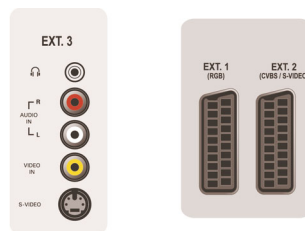

Loudspeakers

- Built-in speakers: 2

Convenience

- Child Protection: Child Lock+Parental Control
- Clock: Sleep Timer, Wake-up Clock
- Ease of Installation: Auto Programme Naming, Automatic Channel Install (ACI), Automatic Tuning System (ATS), Autostore, Fine Tuning, Plug and Play, Programme Name, Sorting
- Ease of Use: Auto Volume Leveller (AVL), Programme List, Side Control, Smart Picture, Smart Sound
- Remote Control: TV
- Remote control type: RC2023601/01
- Screen Format Adjustments: 4:3, Movie expand 14:9, Movie expand 16:9, Subtitle Zoom, Super Zoom, Widescreen
- Picture in Picture: Text dual screen
- Teletext: 1000-page Hypertext
- Teletext enhancements: 4 favourite pages, Programme information Line
- VESA Mount: 200 x 100 mm

Tuner/Reception/Transmission

- Aerial Input: 75 ohm coaxial (IEC75)
- TV system: PAL I, PAL B/G, PAL D/K, SECAM B/G, SECAM D/K, SECAM L/L'
- Video Playback: NTSC, SECAM, PAL
- Tuner bands: Hyperband, S-Channel, UHF, VHF
- Number of Pre-set Channels: 100
- Tuner Display: PLL

Connectivity

- Ext 1 Scart: Audio L/R, CVBS in/out, RGB
- Ext 2 Scart: Audio L/R, CVBS in/out, S-video in
- Ext 3: S-video in, CVBS in, Audio L/R in
- Ext 4: YPbPr, Audio L/R in
- Ext 5: HDMI
- Ext 6: HDMI
- Number of Scarts: 2
- Other connections: Headphone out

Stereosystem					Transmission system					
2CS DK	NICAM DK	2CS BG	NICAM I	NICAM LL'	PAL BG	PAL D/K	PAL I	SECAM BG	SECAM DK	SECAM LL'
•	•	•	•	•	•	•	•	•	•	•

Issue date 2019-06-27

Version: 4.0.10

12 NC: 8670 000 25487
EAN: 87 12581 30320 4

© 2019 Koninklijke Philips N.V.
All Rights reserved.

Specifications are subject to change without notice.
Trademarks are the property of Koninklijke Philips N.V.
or their respective owners.

www.philips.com