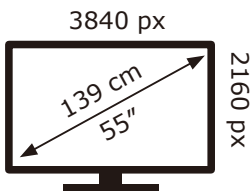

ENERG

PHILIPS

55PUS7607/12

76 kWh/1000h

ABCDEF**G**
HDR
128 kWh/1000h

2019/2013

ENERG

PHILIPS