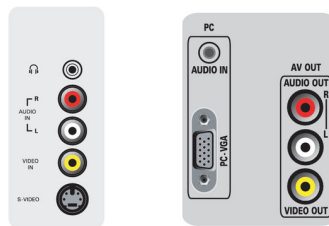

- Clock
- Ease of Installation: Auto Program Naming, Autostore, Fine Tuning, Program Name, Sorting
- Ease of Use: 8 channel smart surf list, Auto Volume Leveller (AVL), Program List, Side Control, Smart Picture, Smart Sound, Closed Captioning Full Text
- On-Screen Display languages: English, French, Portuguese, Spanish
- Remote Control: TV
- Remote control type: RC2023606/01
- Screen Format Adjustments: 4:3, Movie expand 14:9, Movie expand 16:9, Subtitle Zoom, Super Zoom, Widescreen

Tuner/Reception/Transmission

- Aerial Input: 75 ohm F-type
- TV system: NTSC, PAL N, PAL M
- Video Playback: NTSC, PAL
- Tuner bands: Hyperband, S-Channel, UHF, VHF
- Number of Preset Channels: 125
- Tuner Display: PLL

Connectivity

- AV 1: Audio L/R in, YPbPr
- AV 2: Audio L/R in, YPbPr
- AV 3: Audio L/R in, CVBS in, S-Video in
- AV 4: HDMI
- AV 5: HDMI
- Number of AV connections: 7
- Front / Side connections: Audio L/R in, CVBS in, Headphone out, S-video in
- Other connections: Monitor out, CVBS, L/R (cinch), PC Audio in, PC-In VGA

Power

- Ambient temperature: 5 °C to 40 °C
- Mains power: 110-240V, 50/60Hz
- Power consumption: 150 W
- Standby power consumption: <1W

Accessories

- Included Accessories: Tabletop swivel stand, Power cord, Quick start guide, User Manual, Registration card, Warranty certificate, Remote Control, Batteries for remote control

Dimensions

- Color cabinet: Black Cabinet with Black Hi Gloss Deco Frame

Issue date 2022-04-26

Version: 3.0.14

12 NC: 8670 000 32243
UPC: 6 09585 14121 6

© 2022 Koninklijke Philips N.V.
All Rights reserved.

Specifications are subject to change without notice.
Trademarks are the property of Koninklijke Philips N.V.
or their respective owners.

www.philips.com