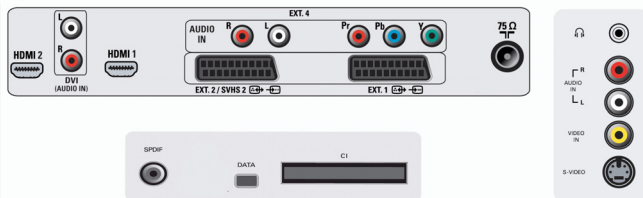

Tuner/Reception/Transmission

- Tuner bands: Hyperband, S-Channel, UHF, VHF
- TV system: PAL B/G, PAL D/K, SECAM B/G, SECAM D/K, SECAM L/L'
- Video Playback: NTSC, PAL, SECAM
- Aerial Input: 75 ohm coaxial (IEC75)
- Tuner Display: PLL
- Number of Preset Channels: 100
- DVB: DVB Terrestrial *

Connectivity

- Ext 1 Scart: Audio L/R, CVBS in/out, RGB
- Ext 2 Scart: CVBS in/out, S-video in, Audio L/R, RGB out
- Other connections: Common Interface, S/PDIF out (coaxial)
- Front / Side connections: CVBS in, Headphone out, S-video in, Audio L/R in
- Ext 5: HDMI
- Ext 4: YPbPr
- Ext 6: HDMI
- Number of Scarts: 2

Power

- Power consumption: 125w W
- Standby power consumption: < 1 W

- Ambient temperature: 5 °C to 40 °C
- Mains power: 110 - 240V, 50/60Hz
- Power supply: AC 90-240

Dimensions

- Product weight: 18.9 kg
- Weight incl. Packaging: 22 kg
- Dimensions (with base) (W x H x D): 924 x 550 x 222 mm
- Colour cabinet: Black
- Box dimensions (W x H x D): 1000 x 690 x 240 mm
- Set dimensions (W x H x D): 924 x 507 x 119 mm
- VESA wall mount compatible: 200 x 100 mm

Accessories

- Included Accessories: Power cord, Quick start guide, Registration card, Remote Control, User Manual, Batteries for remote control, Table top stand, Warranty certificate
- Optional accessories: Floor stand

Loudspeakers

- Built-in speakers: 2

Stereo system					Transmission system					
2CS DK	NICAM DK	2CS BG	NICAM I	NICAM LL	PAL BG	PAL D/K	PAL I	SECAM BG	SECAM DK	SECAM LL
•	•	•	•	•	•	•	•	•	•	•

Issue date 2009-07-29

Version: 1.0.3

12 NC: 8670 000 24469
EAN: 87 10895 99561 0

© 2009 Koninklijke Philips Electronics N.V.
All Rights reserved.

Specifications are subject to change without notice.
Trademarks are the property of Koninklijke Philips Electronics N.V. or their respective owners.

www.philips.com