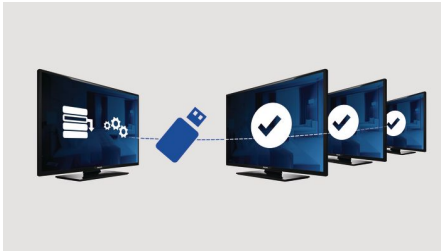

USB Cloning

Provides the ability to easily copy all programming and channel programming settings from one TV into other TV sets in less

than a minute. The feature ensures uniformity between TV sets and significantly reduces installation time and costs.

PrisonMode

To control communication, this Hospitality TV is equipped with a specific PrisonMode setting. This Advanced Security Mode switches off certain settings not demanded by the detention market like Teletext, Electronic Programme Guide, Subtitles and USB ports.