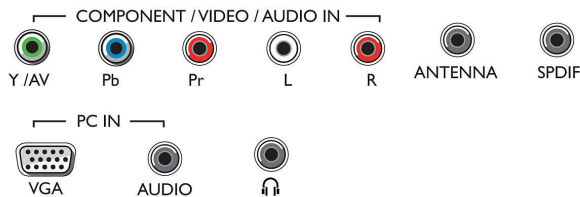

User Interaction

- Ease of Use: One-stop Home button
- Firmware upgradeable: Firmware upgradeable via USB
- Screen Format Adjustments: Autozoom, Superzoom, Movie expand 16:9, Unscaled, 4:3, 16:9
- Signal strength indication

Sound

- Output power (RMS): 16W
- Sound Enhancement: Incredible Surround, Clear

Sound, Auto Volume Leveler, Bass Control, Smart Sound

Connectivity

- Number of HDMI connections: 3
- Number of component in (YPbPr): 1
- EasyLink (HDMI-CEC): One touch play, Device Auto Power OFF, INlink Control, TV Auto Power On
- Number of USBs: 1
- Other connections: Digital audio out (coaxial), Audio in (VGA/DVI), Headphone out, PC-In VGA, Antenna IEC/IFC (ATV)

Power

- Mains power: AC 110 - 240V 50/60 Hz
- Ambient temperature: 5 °C to 35 °C
- Standby power consumption: < 0.5 W
- Power Saving Features: Auto switch-off timer, Eco mode, Picture mute (for radio)
- Off mode power consumption: < 0.5

Accessories

- Included accessories: Remote Control, Table top stand, Power cord, Quick start guide, Legal and safety brochure, Warranty Leaflet

Dimensions

- Set Width: 1124 mm
- Set Height: 660 mm
- Set Depth: 77 mm
- Product weight: 13.1 kg
- Set width (with stand): 1124 mm
- Set height (with stand): 687 mm
- Set depth (with stand): 256 mm
- Product weight (+stand): 13.7 kg
- Box width: 1330 mm
- Box height: 760 mm
- Box depth: 132 mm
- Weight incl. Packaging: 17.3 kg
- Wall mount compatible: 400 x 200 mm

Connections

Side

Rear

Issue date 2023-10-21

Version: 2.0.1

EAN: 87 18863 00486 9

© 2023 Koninklijke Philips N.V.
All Rights reserved.

Specifications are subject to change without notice.
Trademarks are the property of Koninklijke Philips N.V.
or their respective owners.

www.philips.com

* Energy consumption in kWh per year, based on the power consumption of the television operating 4 hours per day for 365 days. The actual energy consumption will depend on how the television is used.

* (Philips) only compatible with specific Philips player device.