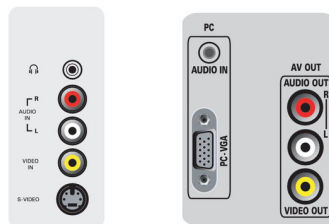

- Clock
- Ease of Installation: Auto Program Naming, Autostore, Fine Tuning, Program Name, Sorting
- Ease of Use: 8 channel smart surf list, Auto Volume Leveller (AVL), Program List, Side Control, Smart Picture, Smart Sound, Closed Captioning Full Text
- On-Screen Display languages: English, French, Portuguese, Spanish
- Remote Control: TV
- Remote control type: RC2023606/01
- Screen Format Adjustments: 4:3, Movie expand 14:9, Movie expand 16:9, Subtitle Zoom, Super Zoom, Widescreen

Tuner/Reception/Transmission

- Aerial Input: 75 ohm F-type
- TV system: NTSC, PAL N, PAL M
- Video Playback: NTSC, PAL
- Tuner bands: Hyperband, S-Channel, UHF, VHF
- Number of Preset Channels: 125
- Tuner Display: PLL

Connectivity

- AV 1: Audio L/R in, YPbPr
- AV 2: Audio L/R in, YPbPr
- AV 3: Audio L/R in, CVBS in, S-Video in
- AV 4: HDMI
- AV 5: HDMI
- Number of AV connections: 7
- Front / Side connections: Audio L/R in, CVBS in, Headphone out, S-video in
- Other connections: Monitor out, CVBS, L/R (cinch), PC Audio in, PC-In VGA

Power

- Ambient temperature: 5 °C to 40 °C
- Mains power: 110-240V, 50/60Hz
- Power consumption: 245 W
- Standby power consumption: <1W

Accessories

- Included Accessories: Tabletop swivel stand, Power cord, Quick start guide, User Manual, Registration card, Warranty certificate, Remote Control, Batteries for remote control

Dimensions

- Color cabinet: Black Cabinet with Black Hi Gloss deco Frame

Issue date 2022-04-26

Version: 4.0.10

12 NC: 8670 000 32244
UPC: 6 09585 14122 3

© 2022 Koninklijke Philips N.V.
All Rights reserved.

Specifications are subject to change without notice.
Trademarks are the property of Koninklijke Philips N.V.
or their respective owners.

www.philips.com