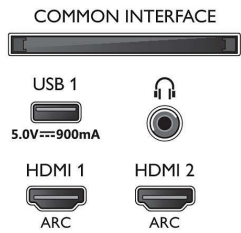

Specifications

Ambilight

- Ambilight Features: Built-in Ambilight+hue, Ambilight Music, Game Mode, Wall colour adaptive, Lounge mode
- Ambilight Version: 3 sided

Picture/Display

- Aspect ratio: 16:9
- Diagonal screen size (metric): 126 cm
- Display: 4K Ultra HD LED
- Panel resolution: 3840 x 2160

- Picture engine: P5 Perfect Picture Engine
- Picture enhancement: Wide Colour Gamut 90% DCI/P3, Micro Dimming Pro, Ultra Resolution, Dolby Vision, HDR10+
- Diagonal screen size (inch): 50 inch

Supported Display Resolution

- Computer inputs on all HDMI: up to 4K UHD 3840 x 2160 @60 Hz, HDR supported, HDR10/HLG
- Video inputs on all HDMI: up to 4K UHD 3840 x

2160 @60 Hz, HDR supported, HDR10/HLG (Hybrid Log Gamma), HDR10+/Dolby Vision

Tuner/Reception/Transmission

- Digital TV: DVB-T/T2/T2-HD/C/S/S2
- Video Playback: NTSC, PAL, SECAM
- MPEG Support: MPEG2, MPEG4
- TV Programme guide*: 8-day Electronic Programme Guide
- Signal strength indication

Connections

Side