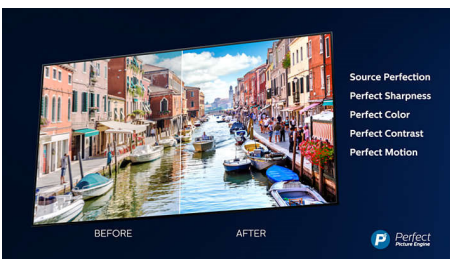

P5 Perfect Picture Engine

The Philips P5 Perfect Picture Engine delivers an image as brilliant as the content you love.

Details have noticeably more depth. Colours are vivid, while skin tones look natural. Contrast is so crisp you'll feel every detail. And motion is so smooth that you'll never lose sight of the ball, no matter how fast the play.