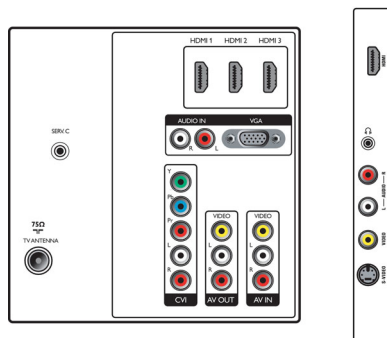

Connectivity

- AV 1: Audio L/R in, YPbPr
- AV 2: Audio L/R in, CVBS in
- HDMI 1: HDMI v1.3
- HDMI 2: HDMI v1.3
- HDMI 3: HDMI v1.3
- EasyLink (HDMI-CEC): One touch play, System info (menu language), System standby
- Front / Side connections: Audio L/R in, CVBS in, Headphone out, S-video in, HDMI v1.3
- Other connections: PC-in VGA + Audio L/R in

Power

- Ambient temperature: 5 °C to 40 °C
- Mains power: 100-240V, 50/60Hz

- Power consumption: 210 W
- Standby power consumption: (typical) <0.15W

Dimensions

- Set dimensions (W x H x D): 1046 x 645 x 108 mm
- Set dimensions with stand (W x H x D): 1046 x 716 x 262 mm
- Weight incl. Packaging: 32 kg
- Product weight: 20.5 kg
- Product weight (+stand): 26 kg
- Box dimensions (W x H x D): 1171 x 810 x 333 mm
- VESA wall mount compatible: 400 x 400 mm

Accessories

- Included Accessories: Tabletop swivel stand, Power cord, Quick start guide, User Manual, Registration card, Warranty certificate, Remote Control, Batteries for remote control

Issue date 2019-06-28