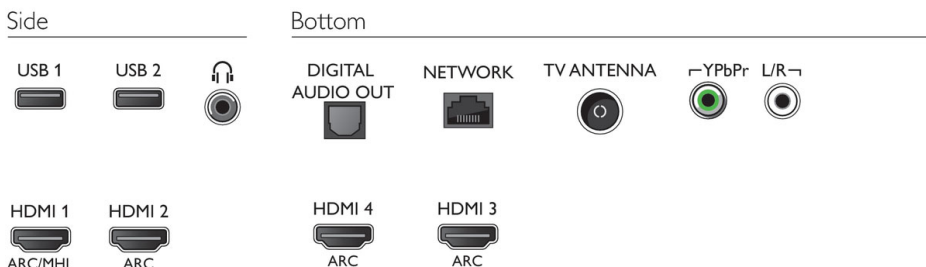

Multimedia Applications

- Video Playback Formats: Containers: AVI, MKV, H264/MPEG-4 AVC, MPEG-1, MPEG-2, MPEG-4, WMV9/VC1, VP9, HEVC (H.265)
- Subtitles Formats Support: .SRT, .SUB, .TXT, .SMI
- Music Playback Formats: AAC, MP3, WAV, WMA (v2 up to v9.2), WMA-PRO (v9 and v10)
- Picture Playback Formats: JPEG, BMP, GIF, PNG

Supported Display Resolution

- Computer inputs on all HDMI: up to 4K UHD 3840x2160 @60Hz
- Video inputs on all HDMI: up to 4K UHD 3840x2160 @60Hz

Tuner/Reception/Transmission

- HEVC support
- Digital TV: DVB-T/T2
- MPEG Support: MPEG2, MPEG4
- Video Playback: NTSC, PAL, SECAM
- TV Program guide*: 8 day Electronic Program Guide
- Signal strength indication

Power

- Mains power: AC 220 - 240 V 50/60Hz
- Ambient temperature: 5 °C to 35 °C
- Power Saving Features: Auto switch-off timer, Light sensor, Picture mute (for radio)

Dimensions

- Box dimensions (W x H x D): 1600 x 995 x 185 mm
- Set dimensions (W x H x D): 1462.3 x 852.3 x 87.5 mm

- Set dimensions with stand (W x H x D): 1462.3 x 884.1 x 295.7 mm
- VESA wall mount compatible: 400 x 200 mm
- Product weight: 24.5 kg
- Product weight (+stand): 25.1 kg
- Weight incl. Packaging: 33.6 kg

Accessories

- Included accessories: Remote Control, Quick start guide, Legal and safety brochure, Power cord, Mini-jack to L/R cable, Mini-jack to YPbPr cable, Table top stand, 2 x AA Batteries

Connections

Issue date 2019-09-19

Version: 11.1.1

12 NC: 8670 001 55654
EAN: 87 18863 01701 2

© 2019 Koninklijke Philips N.V.
All Rights reserved.

Specifications are subject to change without notice.
Trademarks are the property of Koninklijke Philips N.V.
or their respective owners.

www.philips.com

* EPG and actual visibility (up to 8 days) is country and operator dependent.
* Android App offerings vary per country. For more details please visit your local Google Play Store.
* Smart TV app offerings vary per TV model and country. For more details please visit: www.philips.com/smarttv.
* This television contains lead only in certain parts or components where no technology alternatives exist in accordance with existing exemption clauses under the RoHS Directive.
* Its functionality is subject to ChromeCast built-in apps and smart devices. For more details, please visit ChromeCast built-in product pages.