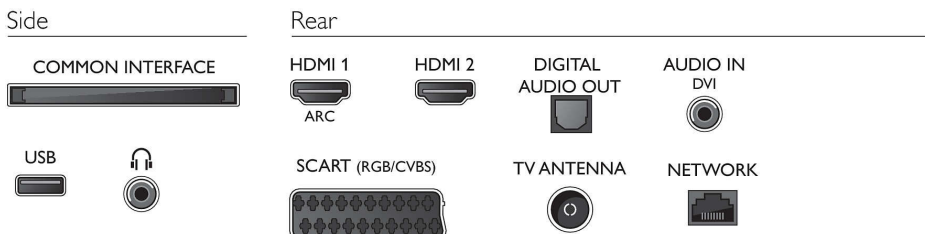

Connections

Issue date 2023-10-21

Version: 6.1.1

EAN: 87 18863 01208 6

© 2023 Koninklijke Philips N.V.
All Rights reserved.

Specifications are subject to change without notice. Trademarks are the property of Koninklijke Philips N.V. or their respective owners.

www.philips.com

* EPG and actual visibility (up to 8 days) is country- and operator-dependent.

* Energy consumption in kWh per year based on the power consumption of the television operating 4 hours per day for 365 days. The actual energy consumption will depend on how the television is used.

* The TV supports DVB reception for 'Free to air' broadcast. Specific DVB operators may not be supported. An up to date list can be found in the FAQ section of the Philips support website. For some operators Conditional Access and subscription are required. Contact your operator for more information.

* (Philips) only compatible with specific Philips player device.

* This television contains lead only in certain parts or components where no technology alternatives exist in accordance with existing exemption clauses under the RoHS Directive.