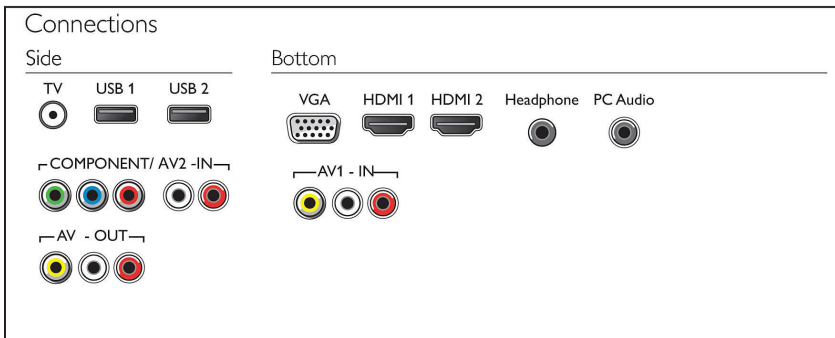

Issue date 2023-10-22

Version: 2.0.2

EAN: 87 18863 00676 4

© 2023 Koninklijke Philips N.V.
All Rights reserved.

Specifications are subject to change without notice.
Trademarks are the property of Koninklijke Philips N.V.
or their respective owners.

www.philips.com