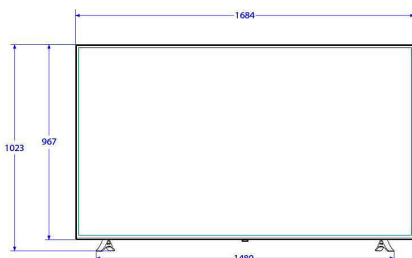

S2 satellite tuner on board

S2 satellite tuner on board

Specifications

Picture/Display

- Aspect ratio: 16:9
- Diagonal screen size (inch): 75 inch
- Diagonal screen size (metric): 190 cm
- Display: 4K Ultra HD LED
- Panel resolution: 3840 x 2160p
- Brightness: 320 cd/m²
- Contrast ratio (typical): 1400
- Response time (typical): 8 ms
- Viewing angle: 178° (H)/178° (V)

- EasyLink (HDMI CEC): One touch play, System Standby, RC pass through

Design

- Colour: Black

Dimensions

- Set Width: 1684 mm
- Set Height: 967 mm
- Set Depth: 73 mm
- Product weight: 39.6 kg
- Set width (with stand): 1684 mm
- Set height (with stand): 1023 mm
- Set depth (with stand): 370 mm
- Product weight (+stand): 40.2 kg
- Wall-mount compatible: 600 x 400 mm, M8