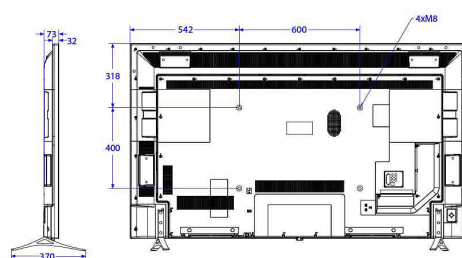

- EasyLink (HDMI CEC): One touch play, System Standby, RC pass through

Design

- Colour: Black

Dimensions

- Set Width: 1684 mm
- Set Height: 967 mm
- Set Depth: 73 mm
- Product weight: 39.6 kg
- Set width (with stand): 1684 mm
- Set height (with stand): 1023 mm
- Set depth (with stand): 370 mm
- Product weight (+stand): 40.2 kg
- Wall-mount compatible: 600 x 400 mm, M8