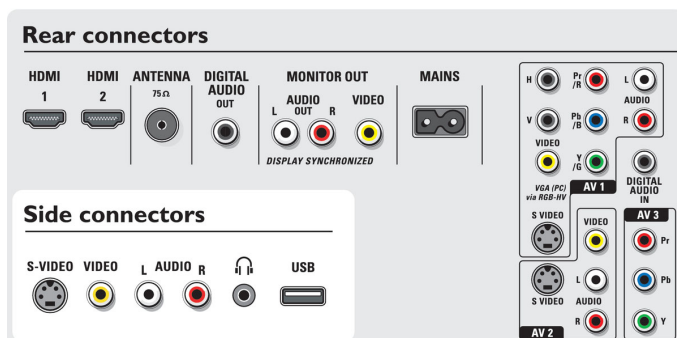

Multimedia Applications

- Multimedia connections: USB (streaming video capable)
- Playback Formats: MP3, Slideshow files (.alb), JPEG Still pictures, MPEG2

Tuner/Reception/Transmission

- Aerial Input: 75 ohm coaxial (IEC75)
- TV system: PAL B/G, PAL D/K
- Video Playback: NTSC, SECAM, PAL
- Tuner bands: Hyperband, S-Channel, UHF, VHF

Connectivity

- AV 1: (1, 2, 3Fh autoranging), Audio L/R in, Component Video in, RGB+H/V, S-Video, YPbPr
- AV 2: Audio L/R in, CVBS, S-Video
- AV 3: S/PDIF digital coaxial, YPbPr
- Ext 4: HDMI
- Ext 5: HDMI
- Front / Side connections: Audio L/R in, CVBS in, Headphone out, S-video in, USB
- Other connections: Monitor out, CVBS, L/R (cinch), S/PDIF in (coaxial), S/PDIF out (coaxial)

Power

- Ambient temperature: 5 °C to 40 °C
- Mains power: AC 110 - 240 V +/- 10%
- Power consumption: 305 W
- Standby power consumption: 0.8 W

Dimensions

- Set dimensions (W x H x D):
  1210 x 824 x 146 mm

- Set dimensions with stand (H x D): 880 x 394 mm
- Product weight: 49.4 kg
- Color cabinet: Black

Accessories

- Included Accessories: Table top stand, Wall mounting bracket, RF antenna cable

Issue date 2019-06-28

Version: 3.0.8

12 NC: 8670 000 29373
EAN: 87 12581 33516 8

© 2019 Koninklijke Philips N.V.
All Rights reserved.

Specifications are subject to change without notice.
Trademarks are the property of Koninklijke Philips N.V.
or their respective owners.

www.philips.com