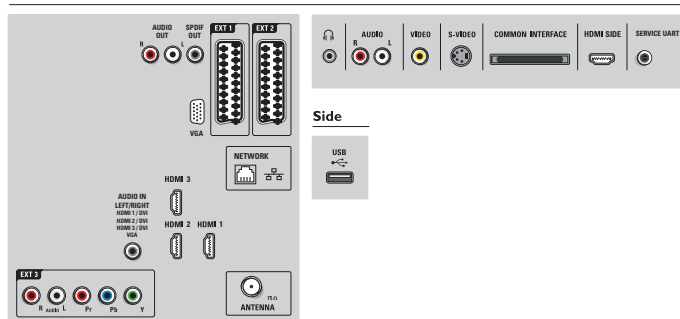

Connectivity

- Ext 1 Scart: Audio L/R, CVBS in, RGB
- Ext 2 Scart: Audio L/R, CVBS in, RGB

- Ext 3: YPbPr, Audio L/R in
- Front/Side connections: USB
- PC network link: DLNA 1.0 certified
- Other connections: A/V Audio L/R in (value), Analogue audio Left/Right out, S-Video in, Composite video (CVBS) input, HDMI, Headphone out, S/PDIF out (coaxial), Common Interface Plus (CI+)
- HDMI 1: HDMI v1.3a
- HDMI 2: HDMI v1.3a
- HDMI 3: HDMI v1.3a
- EasyLink (HDMI-CEC): One touch play, Remote control pass-through, System audio control, System standby

Power

- Ambient temperature: 5°C to 35°C
- Mains power: 220 - 240 V, 50/60 Hz
- Power consumption (typical): 104 W
- Standby power consumption: < 0.15 W

Dimensions

- Set dimensions (W x H x D): 958 x 580 x 39 mm
- Set dimensions with stand (W x H x D): 958 x 628 x 220 mm
- Weight incl. Packaging: 24.0 kg
- Product weight: 15 kg
- Product weight (+stand): 18 kg
- Box dimensions (W x H x D): 1200 x 698 x 200 mm
- VESA wall mount compatible: 300 x 300 mm

Accessories

- Included accessories: Tabletop stand, Power cord, Quick start guide, Warranty certificate, Remote Control, Batteries for remote control, Safety/legal instructions
- Optional accessories: Smart level wallmount SQM6175, DVB-S module PFS0001*

Rear connectors

Issue date 2011-01-13

Version: 3.3.4

12 NC: 8670 000 58441
EAN: 87 12581 51804 2

© 2011 Koninklijke Philips Electronics N.V.
All Rights reserved.

Specifications are subject to change without notice.
Trademarks are the property of Koninklijke Philips Electronics N.V. or their respective owners.

www.philips.com

* DVB-T MPEG4 only for: France, Spain, Denmark, Norway, Finland, Sweden. DVB-C MPEG4 only for selected providers: Denmark, Norway, Finland, Sweden. The most up-to-date information is available on the type plate of the TV, or via www.philips.com/support under the specific type number.

* Net TV, service offering is dependent on country and subject to terms of use.

* Optional Philips DVB-S module required (part no. PFS0001, only available in Germany, Austria and Switzerland)