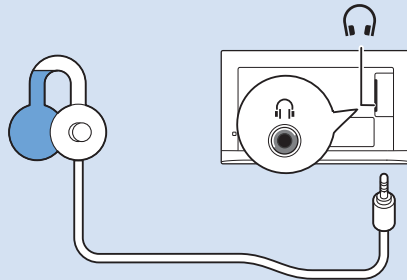

USB Flash Drive

Computer

Headphone

Home Theatre System - Audio

VESA M4 × 2

24"

60cm

Help | 幫忙