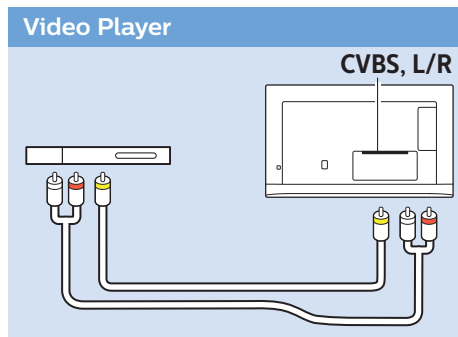

www.philips.com/connectivityguide