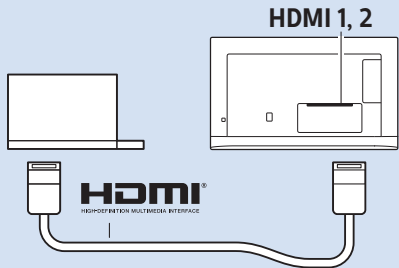

USB Flash Drive

Computer

Headphone

Home Theatre System - Audio

VESA M4 × 2

24"

60cm

Help | 幫忙