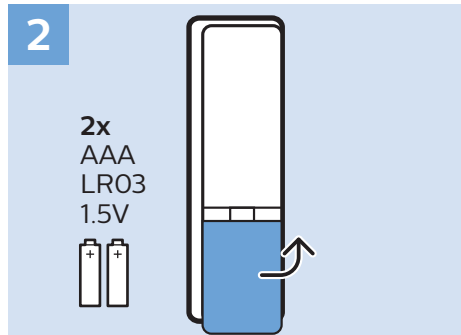

USB Flash Drive

Computer

Headphone

Home Theatre System - Audio

VESA M4 × 2

24"

60cm

Help | 幫忙