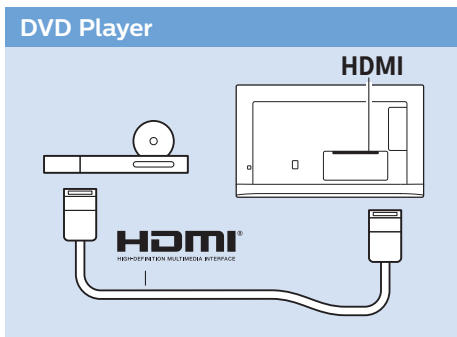

www.philips.com/connectivityguide