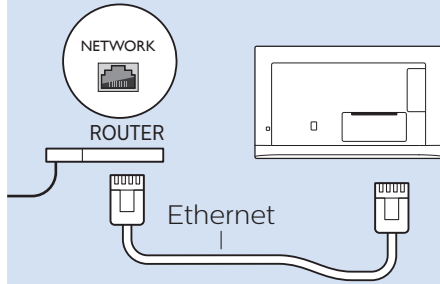

請至以下網址註冊產品以獲得完整的資訊服務
www.philips.com/welcome

5022系列

PHILIPS

English - Read the safety instructions.

繁體中文 - 請閱讀安全說明。

www.philips.com/connectivityguide

Network - Wireless

Network - Wired

USB Flash Drive

Computer

Headphone

Home Theatre System - Audio

VESA M4 × 2

24"

60cm

Help | 幫忙