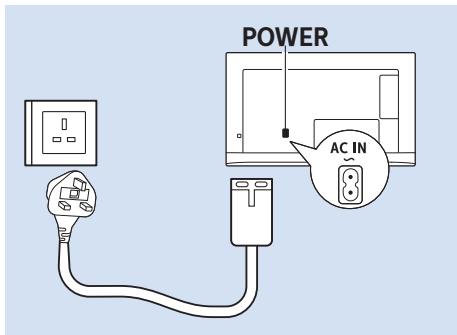

www.philips.com/connectivityguide