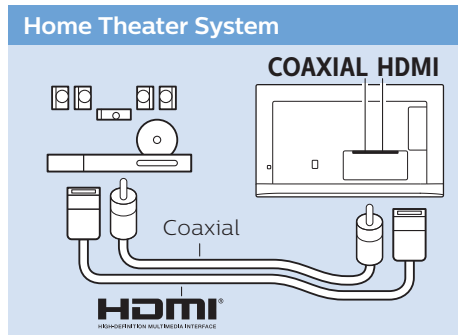

www.philips.com/connectivityguide