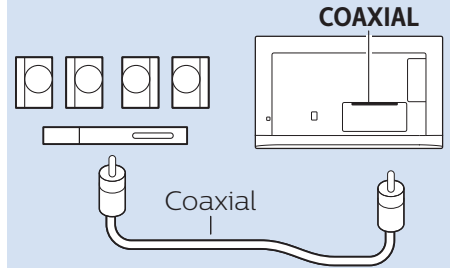

USB Flash Drive

Computer

Headphone

Home Theatre System - Audio

VESA M4 × 2

24"

60cm

Help | 幫忙