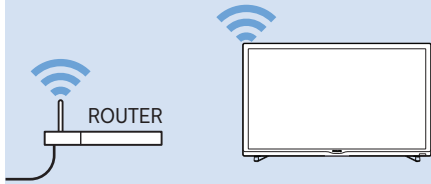

Network - Wireless