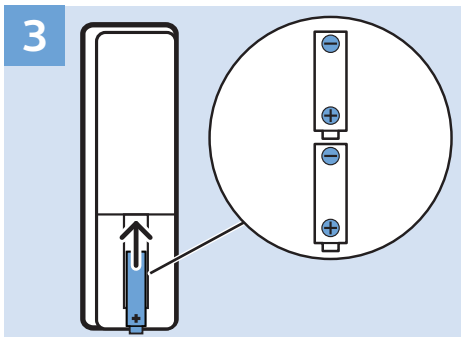

USB Flash Drive

Computer

Headphone

Home Theatre System - Audio

VESA M4 × 2

24"

60cm

Help | 幫忙