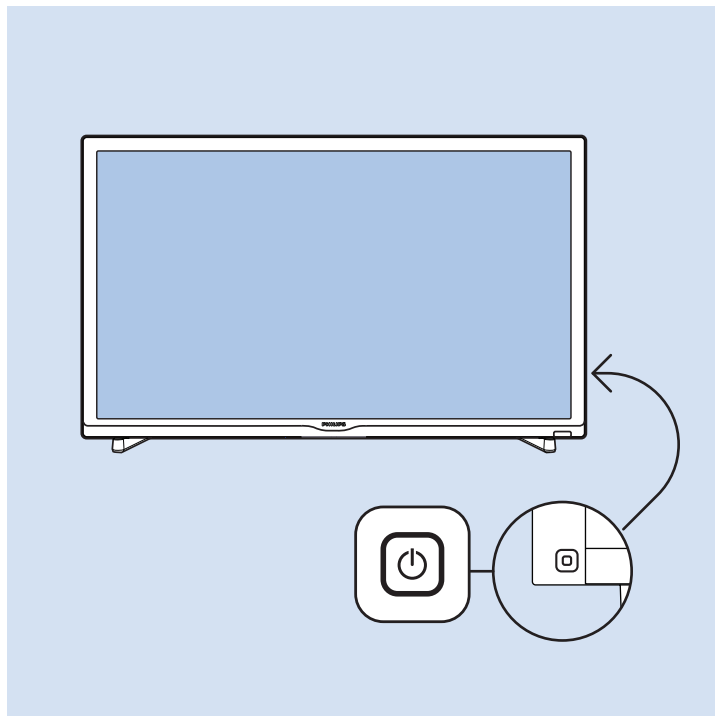

USB Flash Drive

Computer

Headphone

Home Theatre System - Audio

VESA M4 × 2

24"

60cm

Help | 幫忙