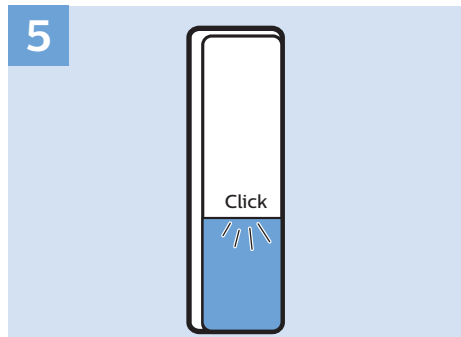

USB Flash Drive

Computer

Headphone

Home Theatre System - Audio

VESA M4 × 2

24"

60cm

Help | 幫忙