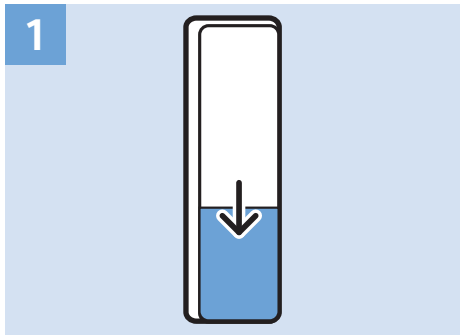

USB Flash Drive

Computer

Headphone

Home Theatre System - Audio

VESA M4 × 2

24"

60cm

Help | 幫忙