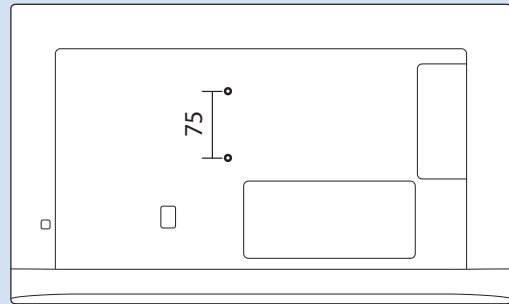

USB Flash Drive

Computer

Headphone

Home Theatre System - Audio

VESA M4 × 2

24"

60cm

Help | 幫忙