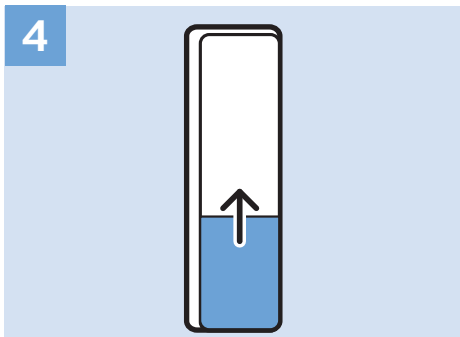

USB Flash Drive

Computer

Headphone

Home Theatre System - Audio

VESA M4 × 2

24"

60cm

Help | 幫忙