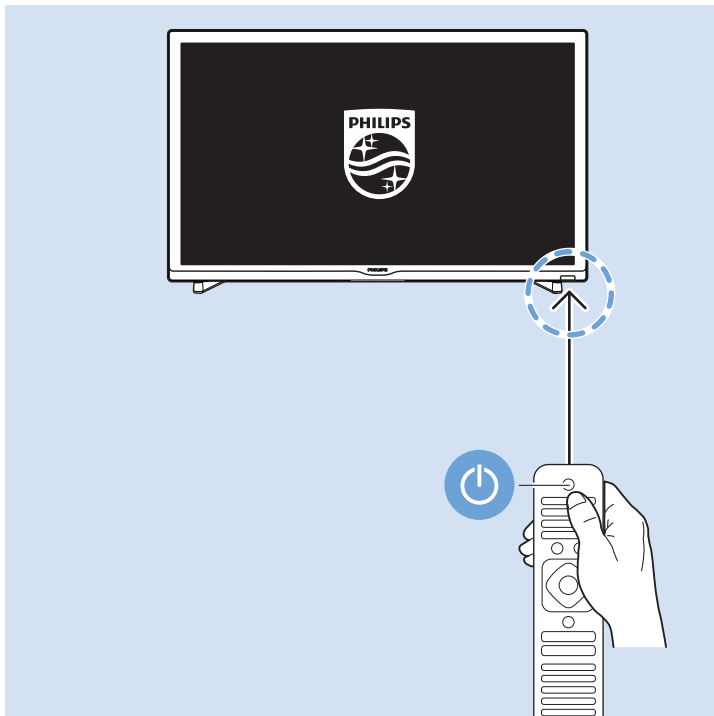

USB Flash Drive

Computer

Headphone

Home Theatre System - Audio

VESA M4 × 2

24"

60cm

Help | 幫忙