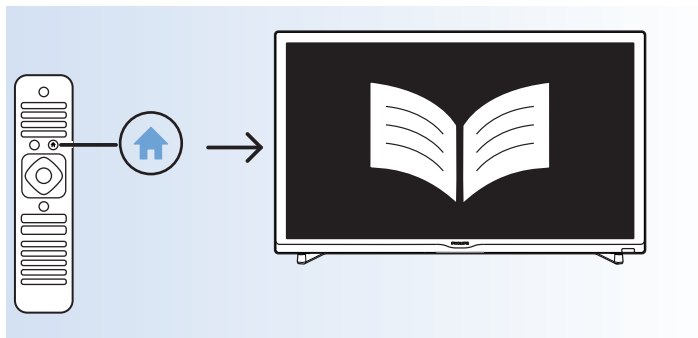

USB Flash Drive

Computer

Headphone

Home Theatre System - Audio

VESA M4 × 2

24"

60cm

Help | 幫忙