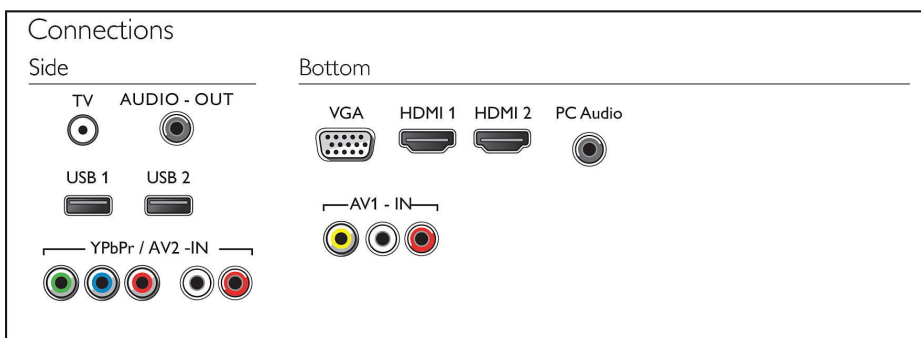

- Video Playback Formats: H264/MPEG-4 AVC, MPEG-2, MPEG-4
- Music Playback Formats: MP3, AAC, MPEG1 L1/2
- Picture Playback Formats: JPEG, BMP, PNG

User Interaction

- Firmware upgradeable: Firmware upgradeable via USB
- Screen Format Adjustments: 4:3, Widescreen, 16:9, Fit to Screen

Sound

- Output power (RMS): 16W
- Sound Enhancement: Incredible Surround

Connectivity

- Number of AV connections: 1

Issue date 2023-10-21

Version: 10.0.1

EAN: 87 18863 00627 6

© 2023 Koninklijke Philips N.V.
All Rights reserved.