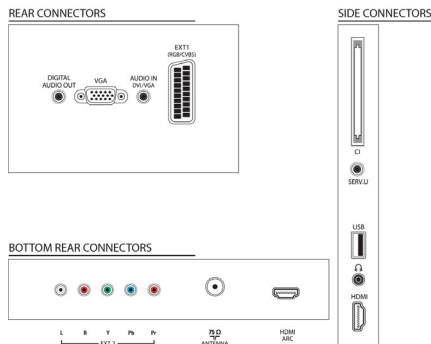

Multimedia Applications

- Multimedia connections: USB
- Playback Formats: H.264/MPEG-4 AVC, JPEG Still pictures, MP3, MPEG1, MPEG2, MPEG4

Convenience

- Electronic Program Guide: 8 day Electronic Program Guide
- Screen Format Adjustments: 4:3, Auto Format,

- Movie expand 14:9, Movie expand 16:9, Subtitle Zoom, Super Zoom, Widescreen
- Teletext: 1000 page Smart Text

Tuner/Reception/Transmission

- Aerial Input: 75 ohm coaxial (IEC75)
- Digital TV: DVB-C MPEG2*, DVB-C MPEG4*, DVB-T MPEG2*, DVB-T MPEG4*
- TV system: PAL B/G, PAL D/K, SECAM B/G, SECAM D/K, PAL I, SECAM L/L'
- Video Playback: NTSC, PAL, SECAM

Power

- Mains power: 220-240V; 50Hz
- Ambient temperature: 5 °C to 35 °C
- Energy Label Class: C
- Annual energy consumption: 105 kWh
- Standby power consumption: 0.3W
- Presence of lead: Yes*

Dimensions

- Box dimensions (W x H x D): 1000 x 610 x 160 mm
- Set dimensions (W x H x D): 796 x 508.4 x 93 mm
- Set dimensions with stand (W x H x D): 796 x 556 x 221.4 mm
- Product weight: 8.35 kg
- Product weight (+stand): 10 kg
- Weight incl. Packaging: 12.7 kg
- Compatible wall mount: 200 x 200mm

Accessories

- Included accessories: Power cord, Remote Control, 2 x AAA Batteries, Table top stand, User Manual, Quick start guide, Warranty Leaflet

Issue date 2020-05-07

Version: 2.3.5

12 NC: 8670 000 76612
EAN: 87 12581 60411 0

© 2020 Koninklijke Philips N.V.
All Rights reserved.

Specifications are subject to change without notice.
Trademarks are the property of Koninklijke Philips N.V.
or their respective owners.

www.philips.com

* The TV supports DVB reception for 'Free to air' broadcast. Specific DVB operators may not be supported. An up to date list can be found in the FAQ section of the Philips support website. For some operators Conditional Access and subscription are required. Contact your operator for more information.

* 8 days EPG, service not available in all countries

* Energy consumption in kWh per year, based on the power consumption of the television operating 4 hours per day for 365 days. The actual energy consumption will depend on how the television is used.

* Typical on-mode power consumption measured according to IEC62087 Ed 2.

* This television contains lead only in certain parts or components where no technology alternatives exist in accordance with existing exemption clauses under the RoHS Directive.