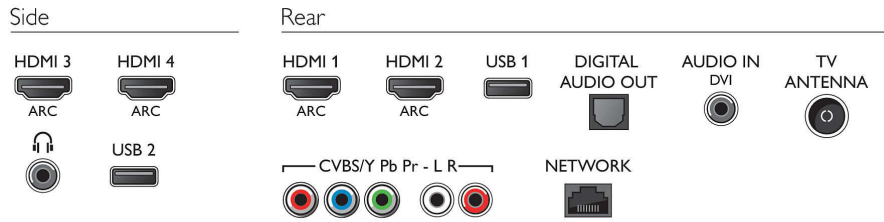

Specifications

Ambilight

- Ambilight Features: Auto Ambilight, Wall colour adaptive, Dual View Fixed Color, Dynamic, linked to light sensor, Lounge mode, sunset
- Ambilight Version: 3-sided
- Ambilight light system: Built-in AL + Hue

Picture/Display

- Aspect ratio: 4:3/16:9
- Diagonal screen size (inch): 50 inch

- Diagonal screen size (metric): 127 cm
- Display: LED Ultra HD
- Panel resolution: 3840x2160
- 3D: Active 3D, 2 Player Full Screen Gaming*, 3D Depth adjustment, 2D to 3D conversion, Auto 3D detection, Flickerfree 3D
- Brightness: 350 cd/m²
- Picture enhancement: Pixel Plus Ultra HD, Digital Natural Motion, 400Hz PMR Ultra, Micro Dimming

Supported Display Resolution

- Computer inputs on all HDMI: up to 4K Ultra HD 3840x2160
- Video inputs on all HDMI: up to 4K Ultra HD 3840x2160p, @24,25,30Hz

Tuner/Reception/Transmission

- Digital TV: DVB-T/T2
- Video Playback: NTSC, PAL, SECAM

Connections