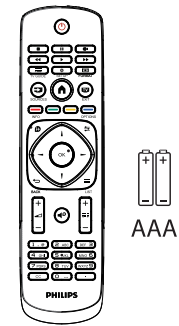

Register your products and get support at
www.philips.com/welcome

5000 Series

Quick start guide

PHILIPS

English Before using your product, read all accompanying safety information.
(The relevant parameters of instructions are variable, without prior notice, if there is any discrepancy, please in accordance with actual object.)

English
Español

What's in the box
Contenido de la caja

(32")

(4 pcs)

(4 pcs)

1

English Mount the stand
Español Monte el soporte

(32")

English Insert batteries
Español Inserte las baterías

English To wall mount, purchase a suitable bracket.
Español Para el montaje en pared.

TV	H	V
80 cm / 32"	100 mm	100 mm

4

English Press the  key on the side panel of the TV or on the remote control to turn on the TV.
Español Para encender el TV, presione la tecla  en el panel lateral del TV o en el control remoto.