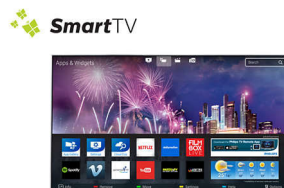

Smart TV

Descubra uma experiência mais inteligente, muito além dos televisores tradicionais. Alugue e transmita filmes, vídeos ou jogos de lojas de vídeo online. Assista a Catch-up TV dos seus canais favoritos e desfrute de uma seleção crescente de aplicações online com a Smart TV.