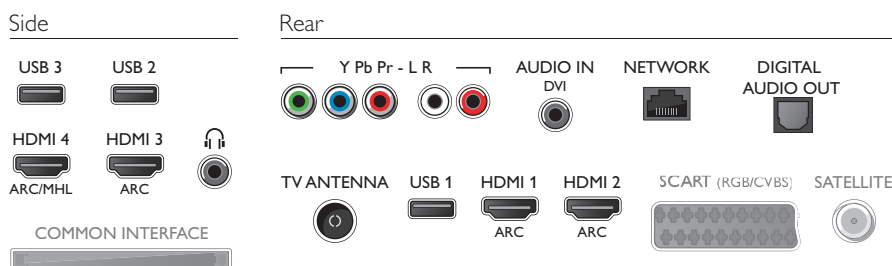

Connections

Issue date 2018-04-27

Version: 6.4.2

12 NC: 8670 001 39001
EAN: 87 18863 00984 0

© 2018 Koninklijke Philips N.V.
All Rights reserved.

Specifications are subject to change without notice.
Trademarks are the property of Koninklijke Philips N.V.
or their respective owners.

www.philips.com