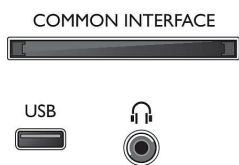

Sound

Connectivity

- Number of HDMI connections: 2
- EasyLink (HDMI-CEC): Remote control pass-through, System audio control, System standby, One touch play
- Number of scarts (RGB/CVBS): 1
- Number of USBs: 1
- Other connections: Common Interface Plus (CI+), Digital audio out (optical), Headphone out, Antenna IEC75, Audio in (DVI), Service connector

Power

- Mains power: AC 220 - 240 V 50/60 Hz
- Ambient temperature: 5°C to 35°C
- Standby power consumption: 0.3 W
- Energy Label Class: A+
- EU Energy Label power: 43 W
- Power Saving Features: Auto switch-off timer, Eco mode, Picture mute (for radio)
- Off mode power consumption: 0.5
- Annual energy consumption: 63 kWh
- Presence of lead: Yes*
- Mercury content: 0 mg

Accessories

- Included accessories: Remote Control, 2 x AAA Batteries, Tabletop stand, Power cord, Quick start guide, Legal and safety brochure, Warranty Leaflet

Dimensions

- Set Width: 968.2 mm
- Set Height: 575.9 mm
- Set Depth: 79.4 mm
- Product weight: 8.33 kg
- Set width (with stand): 968.2 mm
- Set height (with stand): 615.4 mm
- Set depth (with stand): 195.37 mm
- Product weight (+stand): 8.46 kg
- Box width: 1070 mm
- Box height: 670 mm
- Box depth: 160 mm
- Weight incl. Packaging: 11.2 kg
- Wall-mount compatible: 200 x 200 mm
- TV stand width distance: 632.03 mm

Connections

Side