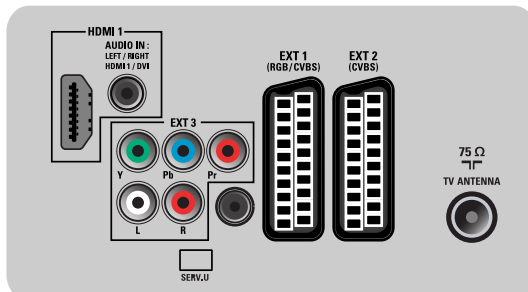

Connectivity

- Ext 1 Scart: Audio L/R, RGB
- Ext 2 Scart: Audio L/R
- Number of Scarts: 2
- Ext 3: YPbPr, Audio L/R in
- Front/Side connections: HDMI v1.3, CVBS in, Audio L/R in, USB 2.0
- Audio Output - Digital: Coaxial (cinch)
- Other connections: S/PDIF out (coaxial), Common Interface
- HDMI 1: HDMI v1.3
- EasyLink (HDMI-CEC): One touch play, EasyLink,

System standby

Power

- Ambient temperature: 5°C to 40°C
- Mains power: 220–240, 50 Hz
- Power consumption (typical): 83 W
- Standby power consumption: 0.30 W

Dimensions

- Set dimensions (W x H x D): 800 x 534.8 x 81 mm
- Set dimensions with stand (W x H x D): 800 x 591.9 x 220 mm
- Weight incl. Packaging: 14.6 kg
- Product weight: 10.2 kg
- Product weight (+stand): 11.6 kg
- Box dimensions (W x H x D): 980 x 635 x 197 mm
- Colour cabinet: High gloss black deco front with black cabinet
- VESA wall mount compatible: 200 x 200 mm

Accessories

- Included accessories: Tabletop stand, Power cord, Quick start guide, User Manual, Warranty certificate, Remote Control, 2 x AAA Batteries, Software declaration

Rear connectors

Side

Issue date 2011-07-15