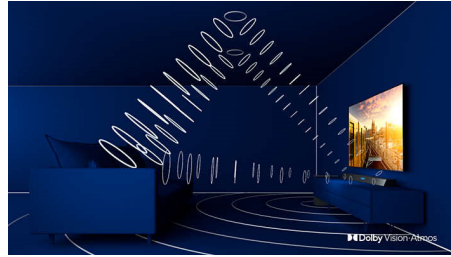

Dolby Vision + Dolby Atmos

Support for Dolby's premium sound and video formats means that the HDR content that you watch will look—and sound—glorious. You'll enjoy a picture that reflects the director's original intentions and experience spacious sound with real clarity and depth.

Slim, attractive design

Looking for a TV that fits with your room? This 4K smart TV is dressed for the occasion! The virtually bezel-free screen goes with just about any interior scheme. While the slim feet make it seem as if the screen is floating above your TV unit or table.