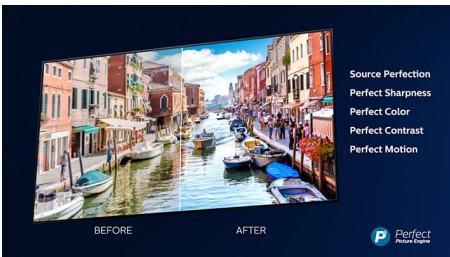

Philips P5 Picture Engine

The Philips P5 engine delivers a picture as brilliant as the content you love. Details have noticeably more depth. Colours are vivid, while skin tones look natural. Contrast is so crisp you'll feel every detail. Motion is perfectly smooth.