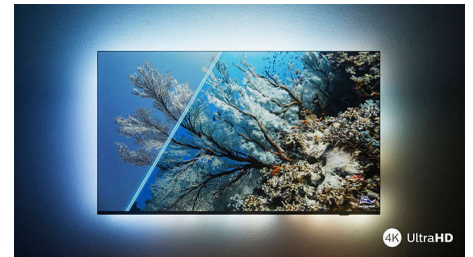

Supports all major HDR formats

Your Philips 4K UHD TV is compatible with all major HDR formats, including Dolby Vision. Whether it's a must-watch series or the latest video game, shadows will be deeper. Bright surfaces will shine. Colours will be truer.