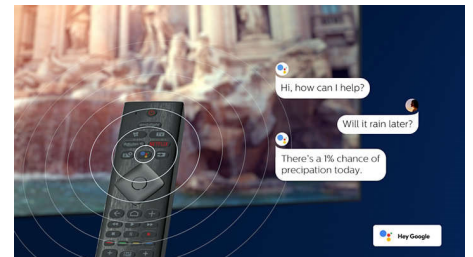

Slim, attractive design

Looking for a TV that fits with your room? This 4K smart TV is dressed for the occasion! The virtually bezel-free screen goes with just about any interior scheme. While the slim feet make it seem as if the screen is floating above your TV unit or table.

Simply smart. Android TV

Your Philips Android TV gives you the content you want—when you want it. You can customise the home screen to display your favourite apps, making it simple to start streaming the movies and shows you love. Or pick up where you left off.

AI voice control

Push a button on the remote to talk to the Google Assistant. Control the TV or Google Assistant-compatible smart home devices with your voice. Or ask Alexa to control the TV via Alexa-enabled devices.