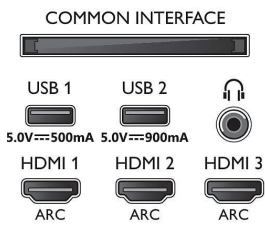

Picture/Display

- Aspect ratio: 16:9
- Diagonal screen size (inch): 65 inch
- Diagonal screen size (metric): 164 cm
- Display: 4K Ultra HD OLED

- Panel resolution: 3840 x 2160
- Picture engine: P5 Perfect Picture Engine
- Picture enhancement: Ultra Resolution, Dolby Vision, HDR10+, Perfect Natural Motion, ISF Colour Management, Micro Dimming Perfect, Wide Colour Gamut 99% DCI/P3
- Diagonal screen size (inch): 65 inch

Supported Display Resolution

- Computer inputs on all HDMI: HDR supported, HDR10+/HLG, HDR supported, HDR10/HLG, up

- to 4K UHD 3840 x 2160 @60 Hz
- Video inputs on all HDMI: HDR supported, HDR10/HLG (Hybrid Log Gamma), HDR10+/Dolby Vision, up to 4K UHD 3840 x 2160 @60 Hz

Connections

Side

Bottom

Specifications

- Teletext: 1000 page Hypertext
- HEVC support

Android TV

- OS: Android TV™ 9 (Pie)
- Pre-installed apps: Google Play Movies*, Google Play Music*, Google Search, YouTube, Amazon instant video, BBC iPlayer, Netflix, Amazon Prime Video, Disney+, Fitness App, Spotify
- Memory size (Flash): 16 GB*