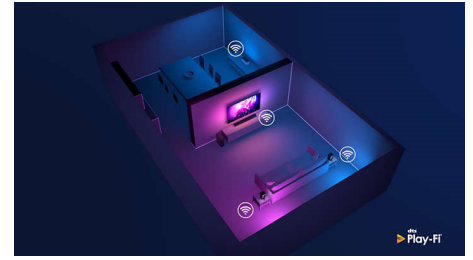

DTS Play-Fi compatible

With DTS Play-Fi on your Philips TV you can connect to compatible speakers in any room. Got wireless speakers in the kitchen? Listen to the film while you make a snack or keep up with the sports commentary while you get everyone drinks.