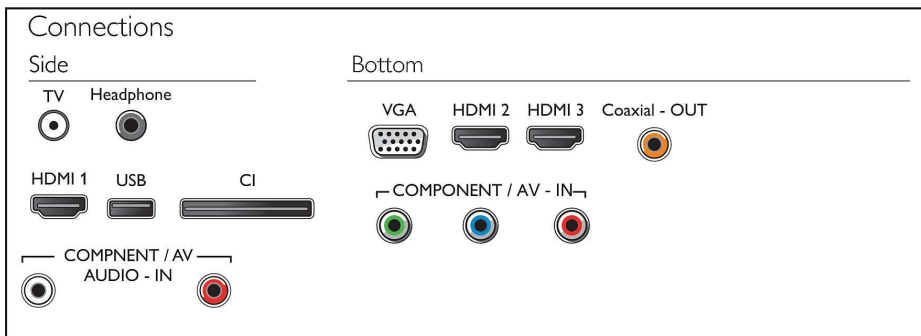

HDMI x3
with
easyLINK

55PFT5200/56

Specifications

Picture/Display

- Aspect ratio: 4:3/16:9
- Diagonal screen size (inch): 55 inch
- Diagonal screen size (metric): 139 cm
- Display: LED Full HD
- Panel resolution: 1920x1080p
- Picture enhancement: Digital Crystal Clear, 100 Hz Perfect Motion Rate
- Viewing angle: 176° (H) / 176° (V)