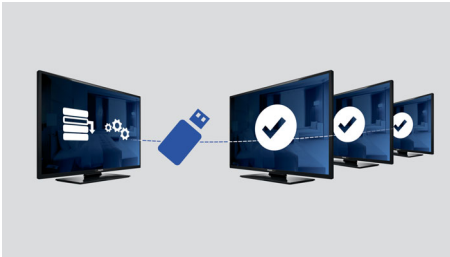

A

PHILIPS

Highlights

USB Cloning

Provides the ability to easily copy all programming and channel programming settings from one TV into other TV sets in less than a minute. The feature ensures uniformity between TV sets and significantly reduces installation time and costs.

Volume limitation

This feature predefines the volume range with which the TV set is allowed to operate, preventing excessive volume adjustments and avoiding disturbance of next door guests.

Installation menu locking

Welcome Page

A welcome greeting is displayed each time the TV set is switched on.

Specifications

Picture/Display

- Display: LED HD TV
- Diagonal screen size: 28 inch / 71 cm
- Aspect ratio: 16:9
- Panel resolution: 1366 x 768p
- Viewing angle: 176° (H) / 176° (V)
- Picture enhancement: Digital Crystal Clear, 100 Hz Perfect Motion Rate
- Color cabinet: Black