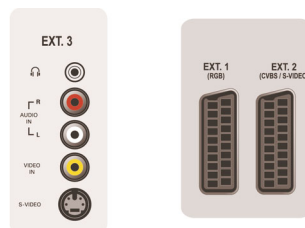

Tuner/Reception/Transmission

- Aerial Input: 75 ohm coaxial (IEC75)
- TV system: PAL I, PAL B/G, PAL D/K, SECAM B/G, SECAM D/K, SECAM L/L'
- Video Playback: NTSC, SECAM, PAL
- Tuner bands: Hyperband, S-Channel, UHF, VHF
- Number of Pre-set Channels: 100
- Tuner Display: PLL

Connectivity

- Ext 1 Scart: Audio L/R, CVBS in/out, RGB
- Ext 2 Scart: Audio L/R, CVBS in/out, S-video in
- Number of Scarts: 2
- Ext 3: S-video in, CVBS in, Audio L/R in
- Ext 4: YPbPr, Audio L/R in
- Ext 5: HDMI
- Ext 6: HDMI
- Other connections: Headphone out

Power

- Ambient temperature: 5°C to 40°C
- Mains power: 220 - 240 V, 50/60 Hz
- Power consumption: 240 W
- Standby power consumption: < 1 W

Accessories

- Included accessories: Tabletop stand, Power cord, Quick start guide, User Manual, Registration card, Warranty certificate, Remote Control, Batteries for remote control
- Optional accessories: Floor stand

Dimensions

- Set dimensions (W x H x D): 1046 x 686 x 116 mm
- Set dimensions with stand (W x H x D): 1046 x 749 x 265 mm
- Product weight: 25 kg
- Product weight (+stand): 33 kg
- Box dimensions (W x H x D): 1152 x 788 x 313 mm
- Weight incl. Packaging: 38.5 kg

Stereo system					Transmission system					
2CS DK	NICAM DK	2CS BG	NICAM I	NICAM LL'	PAL BG	PAL D/K	PAL I	SECAM BG	SECAM DK	SECAM LL'
•	•	•	•	•	•	•	•	•	•	•

Issue date 2019-06-26

Version: 5.0.11

12 NC: 8670 000 25492
EAN: 87 12581 30324 2

© 2019 Koninklijke Philips N.V.
All Rights reserved.

Specifications are subject to change without notice.
Trademarks are the property of Koninklijke Philips N.V.
or their respective owners.

www.philips.com