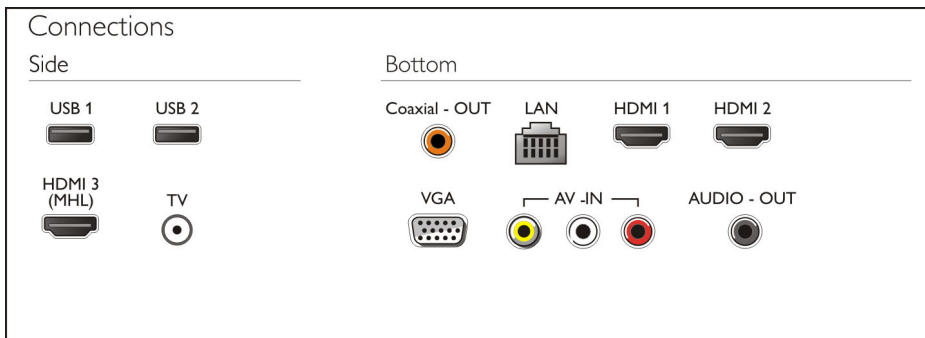

4K Ultra HD

Ultra HD TV has four times the resolution of a conventional Full HD TV. With over 8 million pixels and our unique Ultra Resolution Upscaling technology, you'll experience the best possible picture quality. The higher the quality of your original content, the better images and resolution you will be able to experience. Enjoy improved sharpness, increased depth perception, superior contrast, smooth natural motion, and flawless details.

Modern edge feet look

When setting out to create a new TV, our teams consider every aspect: from technology to design. Our new edge feet were engineered to create space beneath your TV where a traditional stand would normally sit, offering you a more immersive viewing experience. The effect? A TV that stands confidently with a nod to the future.

Three HDMI with Easylink

Avoid cable clutter with a single cable to carry both picture and audio signals from your devices to your TV. HDMI uses uncompressed signals, ensuring the highest quality from source to screen. Together with Philips Easylink, you'll need only one remote control to perform most operations on your TV, DVD, Blu-ray, set top box or home theatre system.

Ultra Slim profile

Sleek. Cutting edge. Refined. Precise. The Philips Ultra Slim silhouette. That something so slim can inspire so much interest shouldn't be surprising, given how much sophistication it will bring to your décor.

Issue date 2018-03-09

Version: 8.0.1

12 NC: 8670 001 48285
EAN: 87 18863 01414 1

© 2018 Koninklijke Philips N.V.
All Rights reserved.

Specifications are subject to change without notice.
Trademarks are the property of Koninklijke Philips N.V.
or their respective owners.

www.philips.com

* EPG and actual visibility (up to 8 days) is country and operator dependent.
* Philips TV does not guarantee 100% interoperability with all HDMI CEC devices
* Netflix movie programs are only available via your content provider set top box (not available on your TV). Please approach your content provider for Netflix subscription.