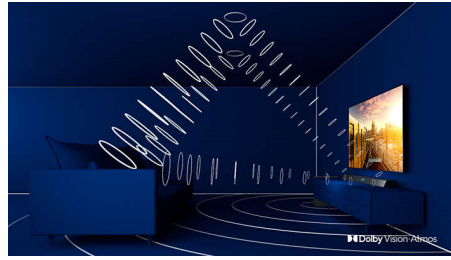

Dolby Vision and Dolby Atmos

Support for Dolby's premium sound and video formats means the HDR content you watch will look-and sound-gloriously real. Whether it's the latest streaming series or a Blu-Ray disc set, you'll enjoy contrast, brightness, and color that reflect the director's original intentions. And hear spacious sound with clarity, detail, and depth.