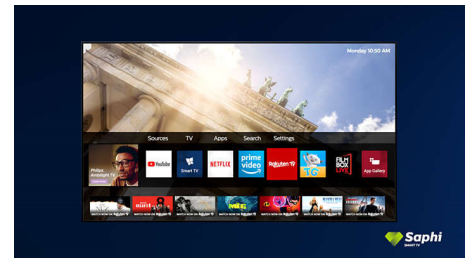

SAPHI TV Collection

Philips TV Collection. Netflix, Prime Video, and more.

Sturdy stand

Slim minimalist frame. Sturdy stand.