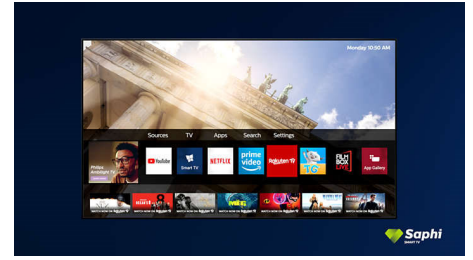

Dolby Vision and Dolby Atmos

Support for Dolby's premium sound and video formats means the HDR content you watch will look-and sound-gloriously real. Whether it's the latest streaming series or a Blu-Ray disc set, you'll enjoy contrast, brightness, and color that reflect the director's original intentions. And hear spacious sound with clarity, detail, and depth.

Saphi Smart TV

SAPHI is a fast, intuitive operating system that makes your Philips Smart TV a real pleasure to use. Enjoy great picture quality and one-button access to a clear icon-based menu. Operate your TV with ease, and quickly navigate to popular Philips Smart TV apps including YouTube, Netflix, and more.