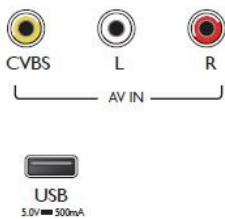

Specifications

Picture/Display

- Display: LED Full HD
- Panel resolution: 1920 x 1080
- Aspect ratio: 16:9
- Picture enhancement: Pixel Plus HD

Smart Interaction

- Program: Pause TV, USB Recording*
- Ease of Use: One-stop Home button
- Firmware upgradeable: Firmware upgradeable via USB
- Electronic Program Guide*: 8 days Electronic Program Guid
- Screen Format Adjustments: Autozoom, 4:3, 16:9

Sound

- Output power (RMS): 6W
- Sound Enhancement: Auto Volume Leveller, Smart Sound

Connectivity

- Number of HDMI connections: 1
- Number of USBs: 1
- Other connections: Antenna IEC75, PC-In VGA, PC Audio In (3.5mm)
- EasyLink (HDMI-CEC): Remote control pass-through, System audio control, System standby, One touch play
- Number of AV connections: 1

Multimedia Applications

- Video Playback Formats: Containers: AVI, MKV, H264/MPEG-4 AVC, MPEG-1, MPEG-2, MPEG-4
- Subtitles Formats Support: .SMI, .SRT, .SSA, .SUB, .TXT, .ASS

- Music Playback Formats: AAC, MP3, WAV
- Picture Playback Formats: JPEG, BMP, PNG

Supported Display Resolution

- Computer inputs: up to 1920x1080 @ 60Hz
- Video inputs: 24, 25, 30, 50, 60 Hz, up to 1920x1080p

Tuner/Reception/Transmission

- Digital TV: DVB-T/T2
- MPEG Support: MPEG2, MPEG4
- Video Playback: PAL, SECAM
- Analog TV: PAL, SECAM

Power

- Mains power: AC 110 - 240 V 50/60Hz
- Ambient temperature: 5 °C to 35 °C
- Power Saving Features: Auto switch-off timer, Eco mode

Dimensions

- Box dimensions (W x H x D): 595 x 420 x 112 mm
- Set dimensions (W x H x D): 512.3 x 308 x 48.8 mm
- Set dimensions with stand (W x H x D): 512.3 x 324 x 110.3 mm
- Product weight: 2.55 kg
- Product weight (+stand): 2.59 kg
- VESA wall mount compatible: Y=100mm
- Weight incl. Packaging: 3.9 kg

Accessories